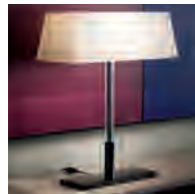

Mod. 9342TL SANTOS - Table lamp

Size: L55 W22 H72 cm
L22" W9" H28"