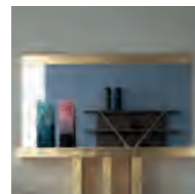

Mod. 9338MR SYMBOL - Floor Mirror

Size: L150 H200
L59" H78¾"

Mod. 9319V OYSTER - Vases

Size: L10 W14 H72 cm
L4" W5½" H28¼"
Size: L10 W14 H47 cm
L4" W5½" H17½"

Mod. 9353MR TIME - Mirror

Size: L180 H100 cm
L70¾" H39¼"