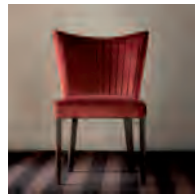

Size: L300 W100 H84 AH63 SH43 cm
L118" W39½" H33" AH24¾" SH17"

Size: L275 W100 H84 AH63 SH43 cm
L108" W39½" H33" AH24¾" SH17"

Size: L250 W100 H84 AH63 SH43 cm
L98½" W39½" H33" AH24¾" SH17"

Mod. 9276M ECLIPSE - Buffet

Size: L220 D55 H80 cm
L86¾" D21½" H31½"

Mod. 9281C LUI - Oval coffee table

Size: L180 W64 H30 cm
L70¾" W25¼" H11¾"

Mod. 9262S MILADY - Side chair

Size: H90 D61 W60 SH46 cm
H35½" D24" W23½" SH18"

Mod. 9291SC FEEL GOOD - Sectional