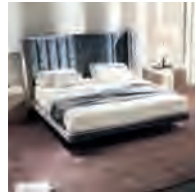

Size: Ø12 H54 cm
 Ø5" H21"

Mod. 9355FL AURA - Floor lamp

Size: H170 W50 cm
 H67" W19½"

Mod. 9353CL TIME - Console

Size: L180 W45 H70 cm
 L70¾" W17¾" H31½"

LIAISONS

Stone high gloss

Mod. 9340BD LIAISONS Bed