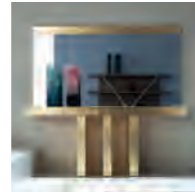

Mod. 9353CL TIME - Console

Size: L180 W45 H70 cm
L70¾" W17¾" H31½"