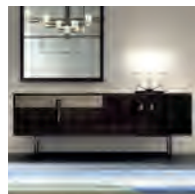

Size: Ø12 H54 cm
Ø5" H21"

Mod. 9315CT TRIBECA - Coffee table

Size: L140 W63 H26 cm
L55" W24^{3/4}" H10"

Mod. 9337R RIVIERA - Rug

Size: L400 W300 cm
L157" W118"

Size: L300 W200 cm
L118" W78^{3/4}"

Mod. 9335M DREAMER Buffet