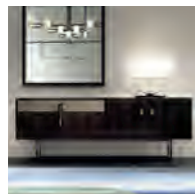

Mod. 9329LS DESIRE - Love seat

Size: H84 D78 W160 SH43 cm
H33" D30^{3/4}" W63" SH17"

Mod. 9336CT PROVOKE - Coffee table

Size: L130 W130 H40 cm
L51^{1/4}" W51^{1/4}" H15^{3/4}"

Mod. 9343V BRERA Vase

Size: Ø12 H54 cm
Ø5" H21"