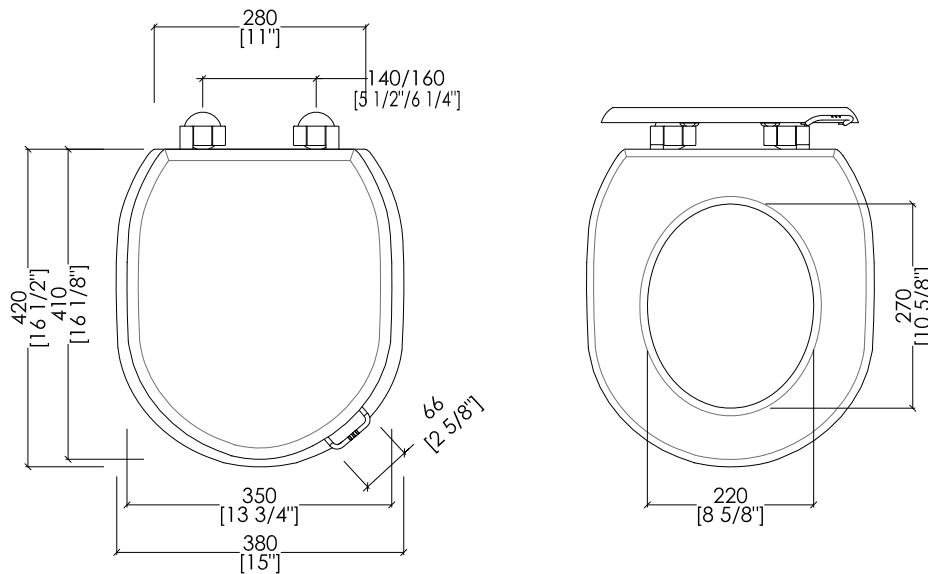

Devon&Devon

CLASSICA

2. SEDILE LISTRATO MDF (cerniera soft-close) MDF SEAT (soft-close hinge)

MODELLO 2:

- SEDILE LISTRATO MDF (cerniera soft-close)
- FINITURA: mogano; verniciato bianco;
- CERNIERA: cromo, oro chiaro, oro rosa, antico rame, bronzo, nickel satinato, nickel lucido e nickel nero
- DIMENSIONE IMBALLO: mm 520x400x75H

N.B. Tutte le misure sono in millimetri/pollici. Questo disegno è di proprietà Devon&Devon. Non può essere riprodotto o trasmesso a terzi senza autorizzazione.

MODEL 2:

- MDF SEAT (soft-close hinge):
- FINISH: mahogany; white painted;
- HINGE: chrome, light gold, rose gold, antique copper, bronze, satin nickel, polished nickel and black nickel
- PACKAGING SIZE: inch 20 1/2"x 15 3/4"x 3"H

N.B. All measurements are in millimetres/inch. This drawing is property of Devon&Devon. It may not be reproduced or transmitted to third parties without authorization.