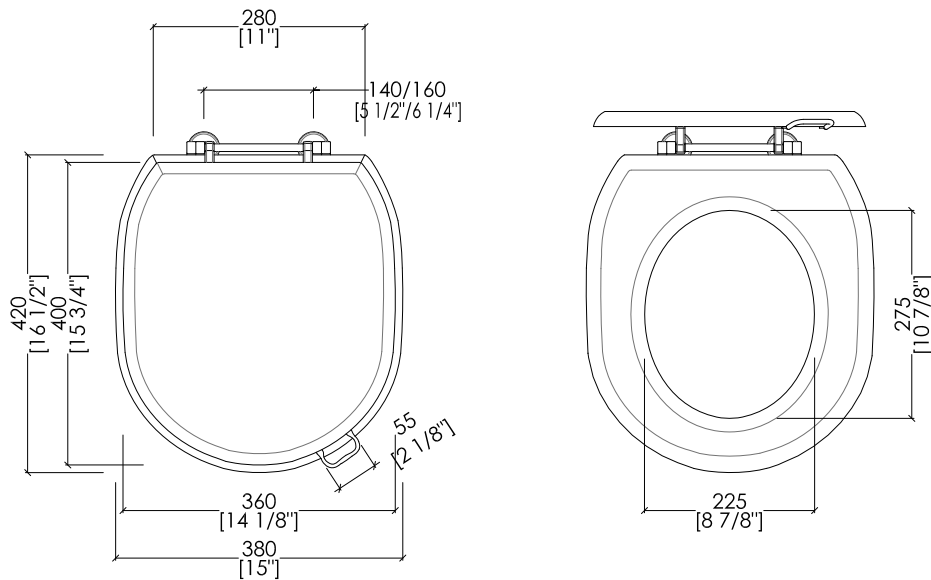

Devon&Devon

CLASSICA

1. SEDILE LEGNO MASSELLO SOLID WOOD SEAT

MODELLO 1:

► SEDILE LEGNO MASSELLO

FINITURA: quercia tinta scura

► CERNIERA: cromo, oro chiaro, oro rosa, antico rame, bronzo, nickel satinato, nickel lucido e nickel nero

► DIMENSIONE IMBALLO: mm 560x400x80H

N.B. Tutte le misure sono in millimetri/pollici. Questo disegno è di proprietà Devon&Devon. Non può essere riprodotto o trasmesso a terzi senza autorizzazione.

MODEL 1:

► SOLID WOOD SEAT

FINISH: solid oak, dark stained

► HINGE: chrome, light gold, rose gold, antique copper, bronze, satin nickel, polished nickel and black nickel

► PACKAGING SIZE: inch 22"x 15 3/4"x 3 1/8"H

N.B. All measurements are in millimetres/inch. This drawing is property of Devon&Devon. It may not be reproduced or transmitted to third parties without authorization.