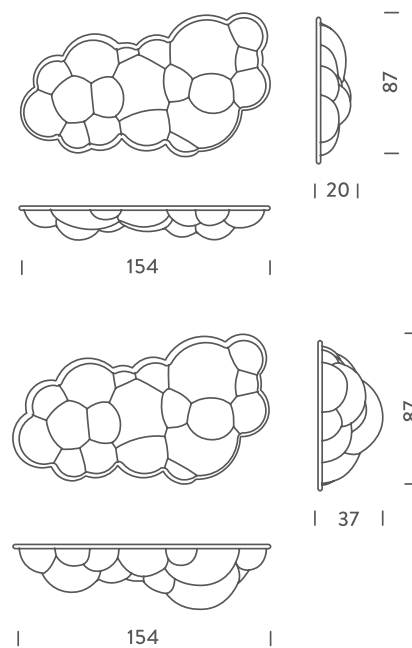

NUVOLA WALL CEILING

Mario Bellini

Pendant, ceiling/wall and floor lamps. in natural opal polyethylene, in rotational printing. The floor version is also outdoor. Diffused lighting for a widespread and comfortable output. The pendant version is fastened to the ceiling with three suspension cables, adjustable with an outline included in the package. White canopy freely adjustable on the ceiling. The ceiling/wall version is composed by one of the two blocs (deep or flat, to choose) while the IP44 outdoor version has adjustable feet with possibility of ground fixing. All versions are dimmable. For the pendant version, DALI driver on request.

NUV LWW 31

Structure

white

PACKAGE

Package 01

93x150x65 cm / Gross weight: 19 Kg

Certificazioni

LED H37

Structure

white

PACKAGE

Package 01

93x150x65 cm / Gross weight: 19 Kg

Certificazioni