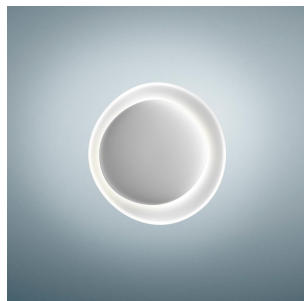

Bahia mini, soffitto

family

FOSCARINI

Bahia mini