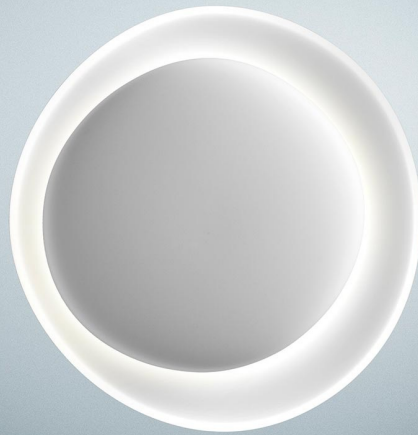

Bahia mini, soffitto

by Lucidi, Pevere

FOSCARINI

DESCRIPTION

Wall and ceiling lamp with reflected and diffused light. Consisting of two matt white injection moulded polycarbonate egg-shaped plates fitted together asymmetrically. The largest plate works as the wall mounting plate, and the central one conceals the lighting technology part.

MATERIALS

injection moulded polycarbonate

COLORS

White

Bahia mini, soffitto

technical details

FOSCARINI

Bahia, a name that recalls white beaches, sunny skies and the elegance of Bossa Nova, is a captivating wall or ceiling light with an extraordinary design that showcases innovative interplay of light and shade. The light has a seductive form that recalls the aerial vision of an archipelago, with radiating light that subtly emphasizes its topographic nature. In the mini version the largest disc has been removed. The LED version is the natural development of Bahia. Foscarini has developed and engineered the LEDs in this model and managed to improve the magic of the light. In the mini version the largest disc has been removed. Bahia mini has many possibilities for use in both the domestic and contract sectors, especially in the low energy consumption and minimal maintenance LED version.