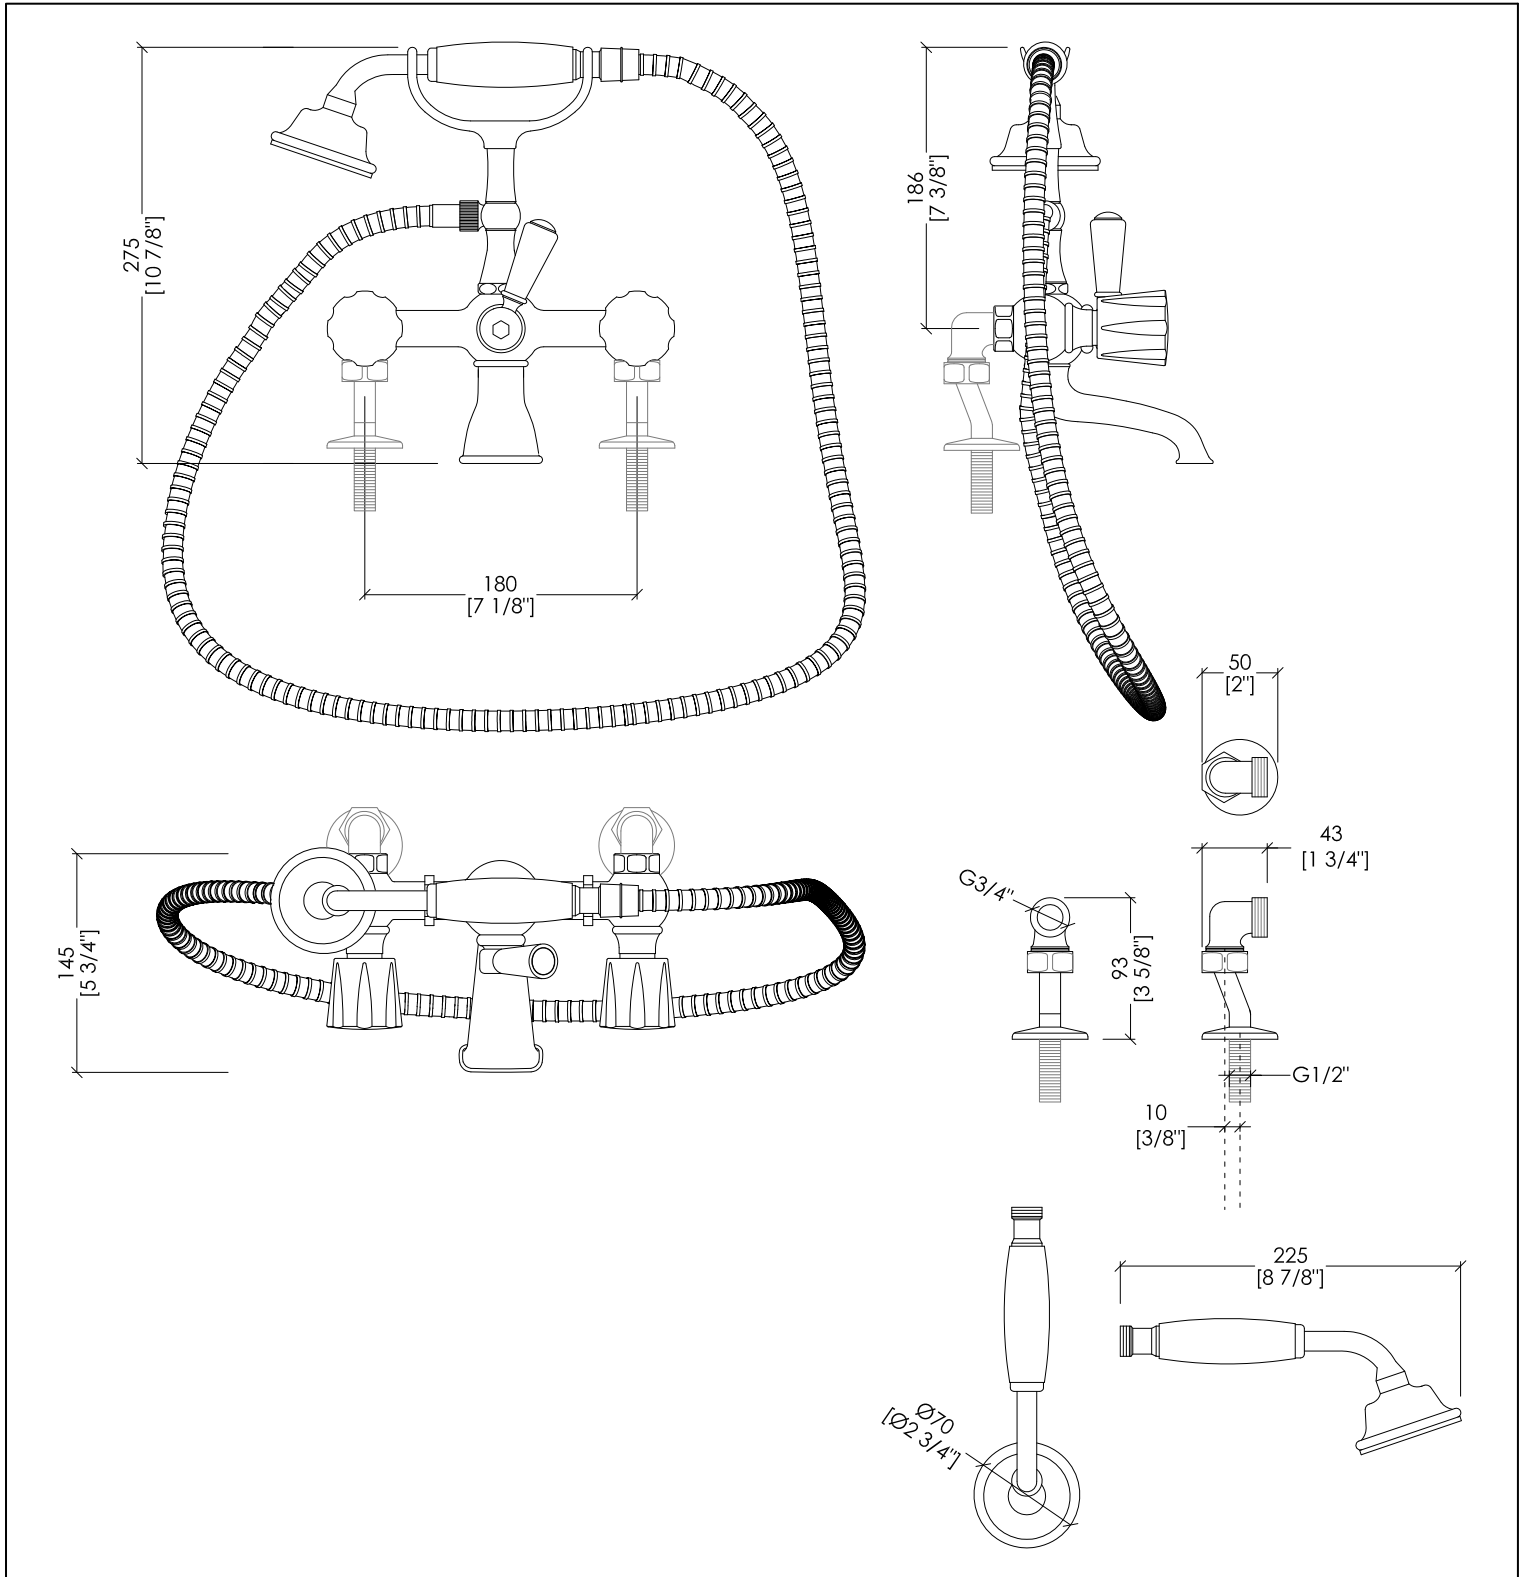

- FREE STANDING LEGS FOR BATH AND SHOWER MIXER DDMR333B + MARFC
- MATERIAL: brass
- FINISH: chrome, light gold, polished nickel, rose gold, black nickel or bronze
- TOLERANCE: $\pm 2\%$
- PACKAGING SIZE: inch 37"x4 3/8"x4 1/8"H
- WEIGHT: 9.7 Lbs

Devon&Devon

MARFC

MARFCCR; MARFC; MARFCNKL; MARFCOR; MARFCNNE; MARFCBR

- ▶ KIT COLLEGAMENTO PER GAMBE A TERRA MARFRGT
- ▶ MATERIALE: ottone
- ▶ FINITURA: cromo, oro chiaro, nickel lucido, oro rosa, nickel nero o bronzo
- ▶ TOLLERANZA: $\pm 2\%$
- ▶ DIMENSIONE IMBALLO: mm 150x90x90H
- ▶ PESO: 0.64 Kg

Devon&Devon

MORRIS

DDMR333BCR; DDMR333BOT; DDMR333BNK; DDMR333BOR; DDMR333BNE; DDMR333BBR

- ▶ GRUPPO VASCA PER MONTAGGIO BORDOVASCA CON DOCCETTA E FLESSIBILE
- ▶ MATERIALE: ottone e porcellana bianca
- ▶ FINITURA: cromo, oro chiaro, nickel lucido, oro rosa, nickel nero o bronzo
- ▶ TOLLERANZA: $\pm 2\%$
- ▶ DIMENSIONE IMBALLO: mm 280x245x150H
- ▶ PESO: 3.18 Kg

- ▶ BATH AND SHOWER MIXER - DECK MOUNTED WITH HOSE AND HANDSET
- ▶ MATERIAL: brass and white porcelain
- ▶ FINISH: chrome, light gold, polished nickel, rose gold, black nickel or bronze
- ▶ TOLERANCE: $\pm 2\%$
- ▶ PACKAGING SIZE: inch 11" x 9 5/8" x 5 7/8"H
- ▶ WEIGHT: 7 Lbs