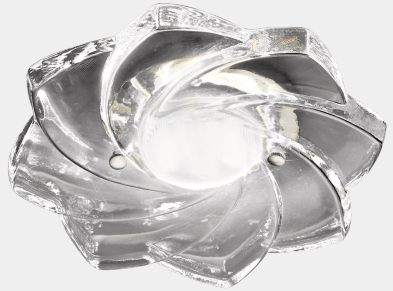

3006/FE ext

3006

Spotlight in transparent glass and metal with chrome finish. Available in different colours.
Incanto Modern Collection.

DESIGNER
ITALAMP Studio