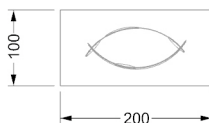

VELE 72

DISEGNO REFLEX

Tavolo da pranzo con basi in metallo curvato, finitura nickel nero lucido oppure finitura satinata: ottone (104M), ottone dark (105M), titanium (101M), titanium dark (102M).

Dining table with curved metal bases in shiny black nickel finish or in satin finish: brass (104M), dark brass (105M), titanium (101M), dark titanium (102M).

MISURE STANDARD/STANDARD SIZES/STANDARDGROESSEN/MESURES STANDARD

Piano in vetro sp.15mm, filo lucido, temperato. / Top in tempered glass 15mm thick, polished edges. / Platte aus Sicherheitsglas 15mm st.mit Kanten poliert. / Plateau en verre trempé ép. 15 mm, bords polis.