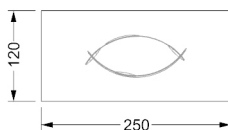

VELE 72

DISEGNO REFLEX

Tavolo da pranzo con basi in metallo curvato, finitura nickel nero lucido oppure finitura satinata: ottone (104M), ottone dark (105M), titanium (101M), titanium dark (102M).

Dining table with curved metal bases in shiny black nickel finish or in satin finish: brass (104M), dark brass (105M), titanium (101M), dark titanium (102M).

MISURE STANDARD/STANDARD SIZES/STANDARDGROESSEN/MESURES STANDARD

Piano in vetro sp.15mm, filo lucido, temperato. / Top in tempered glass 15mm thick, polished edges. / Platte aus Sicherheitsglas 15mm st.mit Kanten poliert. / Plateau en verre trempé ép. 15 mm, bords polis.