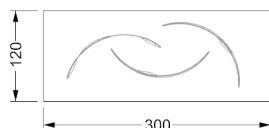

VELE 72

DISEGNO REFLEX

Tavolo da pranzo con basi in metallo curvato, finitura nickel nero lucido oppure finitura satinata: ottone (104M), ottone dark (105M), titanium (101M), titanium dark (102M).

Dining table with curved metal bases in shiny black nickel finish or in satin finish: brass (104M), dark brass (105M), titanium (101M), dark titanium (102M).

MISURE STANDARD/STANDARD SIZES/STANDARDGROESSEN/MESURES STANDARD

Piano in vetro sp.15mm, filo lucido, temperato. / Top in tempered glass 15mm thick, polished edges. / Platte aus Sicherheitsglas 15mm st.mit Kanten poliert. / Plateau en verre trempé ép. 15 mm, bords polis.