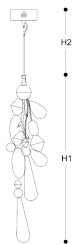

FLUT

DIMENSIONS

Diameter : 20 cm

Height 1: 75 cm

Height 2: 100 cm

TYPE

Mounting: Pendant

Environment: Indoor

GLASS / CRYSTAL

☐ Transparent

AVAILABLE IN

☐ Teak

LIGHT SOURCES AVAILABLE

Eco Halogen: 3x14w - G4

Energy saving -

LED -

ELECTRIC INFO

Dimmable: Yes

Driver:

Tension: 230V

Energy class: C → E

PENDANTS

☐ SW - Crystal

AVAILABLE IN

☐ SW - Golden Teak

CERTIFICATIONS

MATERIALS

Glass, Swarovski, Metal

METAL

☐ Chrome

AVAILABLE IN

☐ Iron Grey