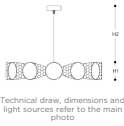

2 4 0 0 / 1 2

CH E ERS

DESIGNER

[Stefano Traverso](#)