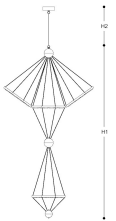

9 9 0 / 1 0 0

ZE US

DESIGNER

Ivan Paradinovic

DIMENSIONS

Width: 37 cm
Height: 188 cm

TYPE

Mounting: Pendant
Environment: Indoor

GLASS / CRYSTAL

Transparent

LIGHT SOURCES AVAILABLE

METAL

Antique Burnished

CERTIFICATIONS

MATERIALS

Crystal, Metal