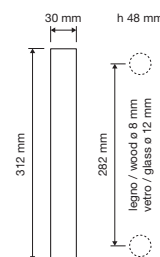

modelli / models

1156 SK