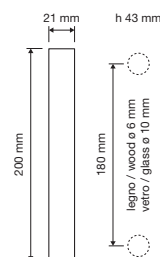

modelli / models

1156 MN 180