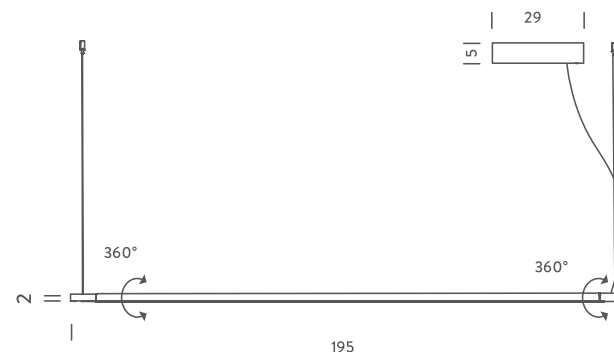

L130 LED

LAMPING

Source	linear LED
Total power	24W
Emission	diffused orientable
Switching	dimmable 1-10V
Tension	110/240V
Color temperature	3000K
Luminous flux	2100lm
Typ cri	80
Energy class	A+
Ip class	44
Materials	Aluminium + PC + ABS
Notes	metal cable lenght 3m, electrical cable lenght 5m, orientable 360°

Codes

LIN LWW 57
LIN LNN 57

Structure

white
black

PACKAGE

Package 01 53x53x35 cm / Gross weight: 3.5 Kg

Certificazioni

L200 LED

LAMPING

Source	linear LED
Total power	42W
Emission	diffused orientable
Switching	dimmable 1-10V
Tension	110/240V
Color temperature	3000K
Luminous flux	4080lm
Typ cri	80
Energy class	A+
Ip class	44
Materials	Aluminium + PC + ABS
Notes	metal cable lenght 3m, electrical cable lenght 5m, orientable 360°

53x53x35 cm / Gross weight: 3.5 Kg

Certificazioni