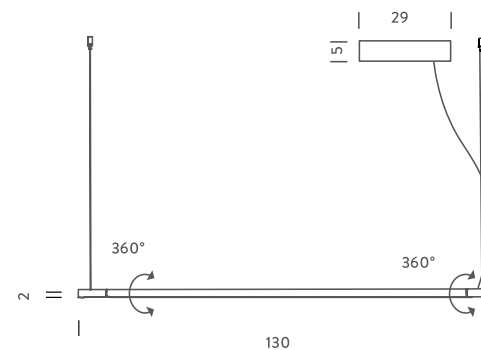

L130 LED

LAMPING

Source	linear LED
Total power	24W
Emission	diffused orientable
Switching	dimmable 1-10V
Tension	110/240V
Color temperature	3000K
Luminous flux	2100lm
Typ cri	80
Energy class	A+
Ip class	44
Materials	Aluminium + PC + ABS
Notes	metal cable lenght 3m, electrical cable lenght 5m, orientable 360°

Codes

LIN LWW 57
LIN LNN 57

Structure

white
black

PACKAGE

Package 01 53x53x35 cm / Gross weight: 3.5 Kg

Certificazioni

L200 LED

LAMPING

Source	linear LED
Total power	42W
Emission	diffused orientable
Switching	dimmable 1-10V
Tension	110/240V
Color temperature	3000K
Luminous flux	4080lm
Typ cri	80
Energy class	A+
Ip class	44
Materials	Aluminium + PC + ABS
Notes	metal cable lenght 3m, electrical cable lenght 5m, orientable 360°

53x53x35 cm / Gross weight: 3.5 Kg

Certificazioni