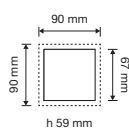

made in Italy

oro zecchino
gold plated
OZ

modelli / models

1056 RB 112

1056 PL

1056 PT

1056 FP

1056 AP 240