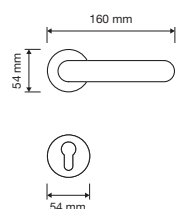

made in Italy

oro zecchino
gold plated
OZ

modelli / models

1056 RB 112

1056 PL

1056 PT

1056 FP

1056 AP 240