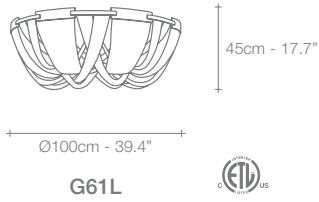

G61L

	G55S	G56S	G57S	G60L	G61L	G62L	
230V	HALOGEN ES G9	8X33W (=8X40W)	12X33W (=12X40W)	14X33W (=14X40W)	8X33W (=8X40W)	10X33W (=10X40W)	12X33W (=12X40W)
120V	HALOGEN JCD G9	8X50W	12X35W	14X35W	8X35W	10X35W	12X35W

LED LIGHT BULBS MAY BE USED