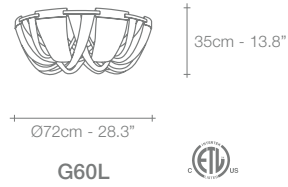

G60L

	G55S	G56S	G57S	G60L	G61L	G62L	
230V	HALOGEN ES G9	8X33W (=8X40W)	12X33W (=12X40W)	14X33W (=14X40W)	8X33W (=8X40W)	10X33W (=10X40W)	12X33W (=12X40W)
120V	HALOGEN JCD G9	8X50W	12X35W	14X35W	8X35W	10X35W	12X35W

LED LIGHT BULBS MAY BE USED