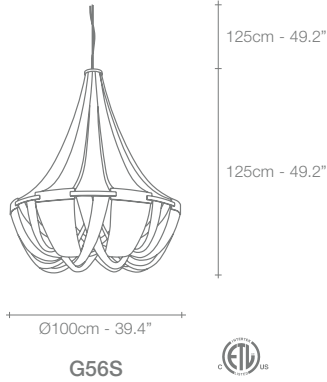

G57S

G56S

G55S

G62L

G61L

G60L

NICKEL

BRONZE

	G55S	G56S	G57S	G60L	G61L	G62L	
230V	HALOGEN ES G9	8X33W (=8X40W)	12X33W (=12X40W)	14X33W (=14X40W)	8X33W (=8X40W)	10X33W (=10X40W)	12X33W (=12X40W)
120V	HALOGEN JCD G9	8X50W	12X35W	14X35W	8X35W	10X35W	12X35W