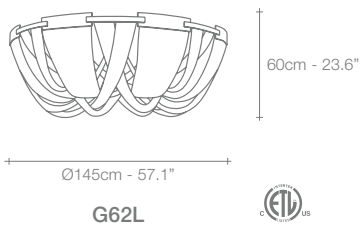

G62L

	G55S	G56S	G57S	G60L	G61L	G62L	
230V	HALOGEN ES G9	8X33W (=8X40W)	12X33W (=12X40W)	14X33W (=14X40W)	8X33W (=8X40W)	10X33W (=10X40W)	12X33W (=12X40W)
120V	HALOGEN JCD G9	8X50W	12X35W	14X35W	8X35W	10X35W	12X35W

LED LIGHT BULBS MAY BE USED