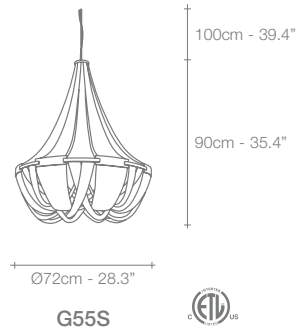

G57S

G56S

G55S

G62L

G61L

G60L

NICKEL

BRONZE

	G55S	G56S	G57S	G60L	G61L	G62L	
230V	HALOGEN ES G9	8X33W (=8X40W)	12X33W (=12X40W)	14X33W (=14X40W)	8X33W (=8X40W)	10X33W (=10X40W)	12X33W (=12X40W)
120V	HALOGEN JCD G9	8X50W	12X35W	14X35W	8X35W	10X35W	12X35W