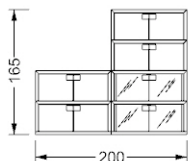

• Maniglie e supporti in argento

Handles and supports in silver / Griffe und Beschlag in Silber / Poignées et supports en argent

PIANO

PIANO APERTO

QUADRO

SCALA

DUERIGHE

1,04 140