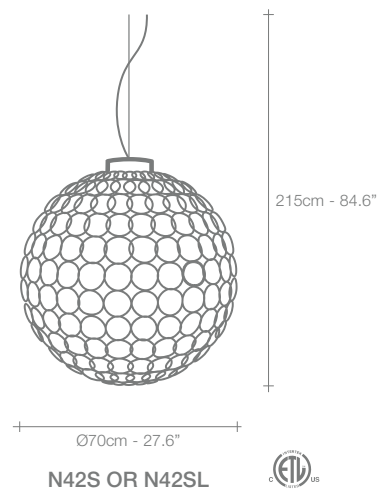

G.r.a,
gyrating Romantic
rings of Light.

This clean, precise form is the result of hours of labor by our artisans, who meticulously weld each ring together. G.r.a. is a delicate, refined pendant whose intricate shape belies its romantic glow. Available as an oval or a sphere, and finished in nickel or gold, G.r.a. serves as an elegant, unobtrusive complement to any room. Design Bruno Rainaldi.