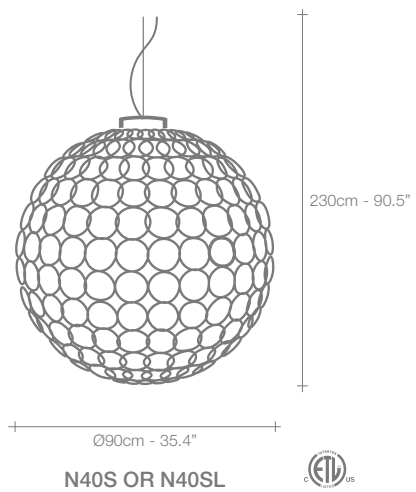

G.r.a,
gyrating Romantic
rings of Light.

This clean, precise form is the result of hours of labor by our artisans, who meticulously weld each ring together. G.r.a. is a delicate, refined pendant whose intricate shape belies its romantic glow. Available as an oval or a sphere, and finished in nickel or gold, G.r.a. serves as an elegant, unobtrusive complement to any room. Design Bruno Rainaldi.