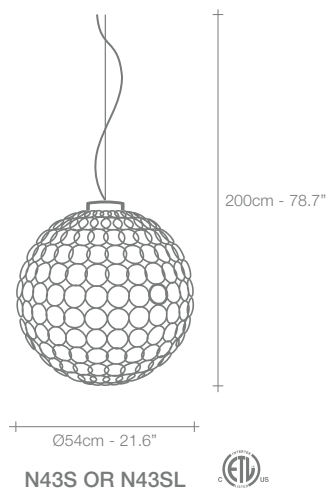

G.r.a,
gyrating Romantic
rings of Light.

This clean, precise form is the result of hours of labor by our artisans, who meticulously weld each ring together. G.r.a. is a delicate, refined pendant whose intricate shape belies its romantic glow. Available as an oval or a sphere, and finished in nickel or gold, G.r.a. serves as an elegant, unobtrusive complement to any room. Design Bruno Rainaldi.