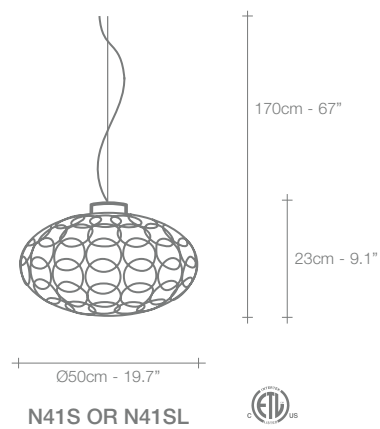

G.r.a,
gyrating Romantic
rings of Light.

This clean, precise form is the result of hours of labor by our artisans, who meticulously weld each ring together. G.r.a. is a delicate, refined pendant whose intricate shape belies its romantic glow. Available as an oval or a sphere, and finished in nickel or gold, G.r.a. serves as an elegant, unobtrusive complement to any room. Design Bruno Rainaldi.