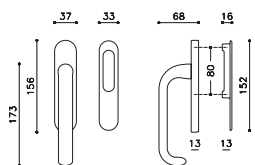

Polo corto Studio Olivari

ottone/brass

CR Cromo lucido/Bright chrome
CO Cromo satinato/Satin chrome
ZL SuperOro lucido/SuperGold bright
IS SuperInox satinato/
SuperStainlessSteel satin

L103

L104