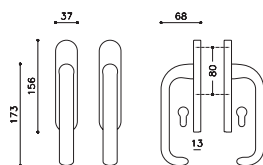

Polo corto Studio Olivari

ottone/brass

CR Cromo lucido/Bright chrome
CO Cromo satinato/Satin chrome
ZL SuperOro lucido/SuperGold bright
IS SuperInox satinato/
SuperStainlessSteel satin

L103

L104