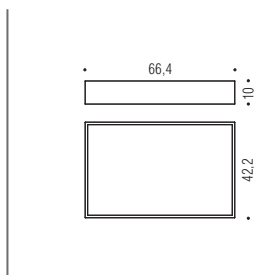

B9205

Vassoio porta oggetti per cavalletto B9736

Tray for rack B9736. MDF frame finished in Eco-leather.