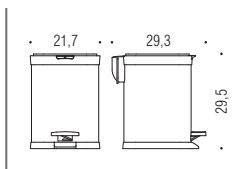

B9213

Poubelle quadrata in acciaio inox (L 5) con sistema di chiusura ammortizzata

Small pedal bin, stainless steel with amortized closure