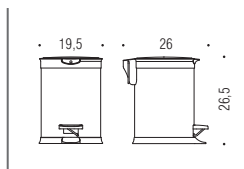

Complementi

Complements

● Cromo
Chrome

● Inox satinato
Satin Stainless steel

● Zirconium
Stainless Steel HPS

B9212

Poubelle tonda in acciaio inox (L 3) con sistema di chiusura ammortizzata

Small pedal bin, stainless steel with amortized closure