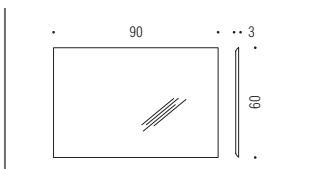

# Specchi a Led

LED Mirrors

SAINT-GOBAIN  
GLASS

● Alluminio  
Aluminum

**B2064**

**Specchio a LED**

Wall mirror with LED

24,48W	V <sub>out</sub> 12V DC	230V-50Hz	CE	IP44	
--------	----------------------------	-----------	----	------	--