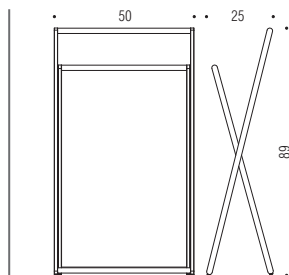

# Cavalletti porta salviette

Racks for towels

● Cromo  
Chrome

● Nero  
Black

**B9737**

**"Cavalletto"  
porta salviette H.89**

Rack H=89cm

**B9736**