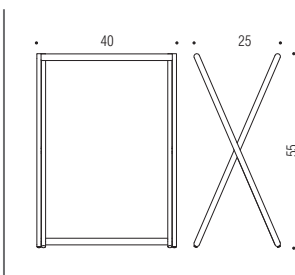

# Cavalletti porta salviette

Racks for towels

● Cromo  
Chrome

● Nero  
Black

**B9737**

**"Cavalletto"  
porta salviette H.89**

Rack H=89cm

**B9736**

**"Cavalletto"  
porta salviette H.55**

Rack H=55cm

**B9205**

**Vassoio porta oggetti per cavalletto B9736**

Tray for rack B9736. MDF frame finished in Eco-leather.