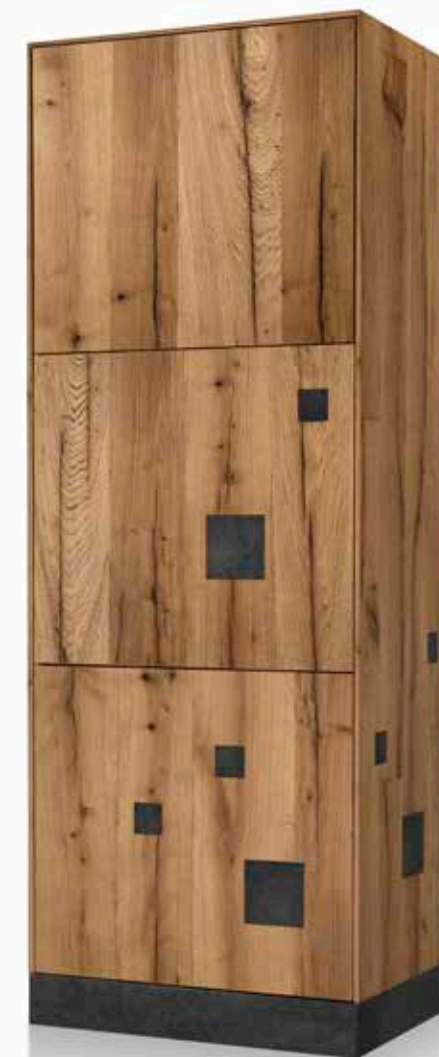

A close-up photograph of a wooden table surface. The wood has a prominent grain and is accented with several dark, square metal inlays. A white ceramic bowl is partially visible in the upper left corner. The lighting is warm, highlighting the texture of the wood.

AS. VET 4G F - VETRINA cm 116x40x170h

AS. VET 4G F - VETRINA cm 116x40x170h

AS. VET G F - VETRINA cm 116x40x170h

AS. VET 4L F - VETRINA cm 140x40x144h

AS. C 3A F
ARMADIETTO
cm 70x40x188h

AS. TAV F 2 - TAVOLO RETTANGOLARE cm 200x100x76h

AS. TAV F 2 - TAVOLO QUADRATO cm 140x140x76h

GAMBA LEGNO L
cm 12x12

GAMBA FERRO F 1
cm 12x12

GAMBA FERRO SMUSSATA F 2
cm 12x12

[®]*DOMUSARTIS*

mobili contemporanei

DOMUS ARTIS S.R.L.

Via Rudon, 16 - 31039 Poggiana di Riese Pio X (TV)