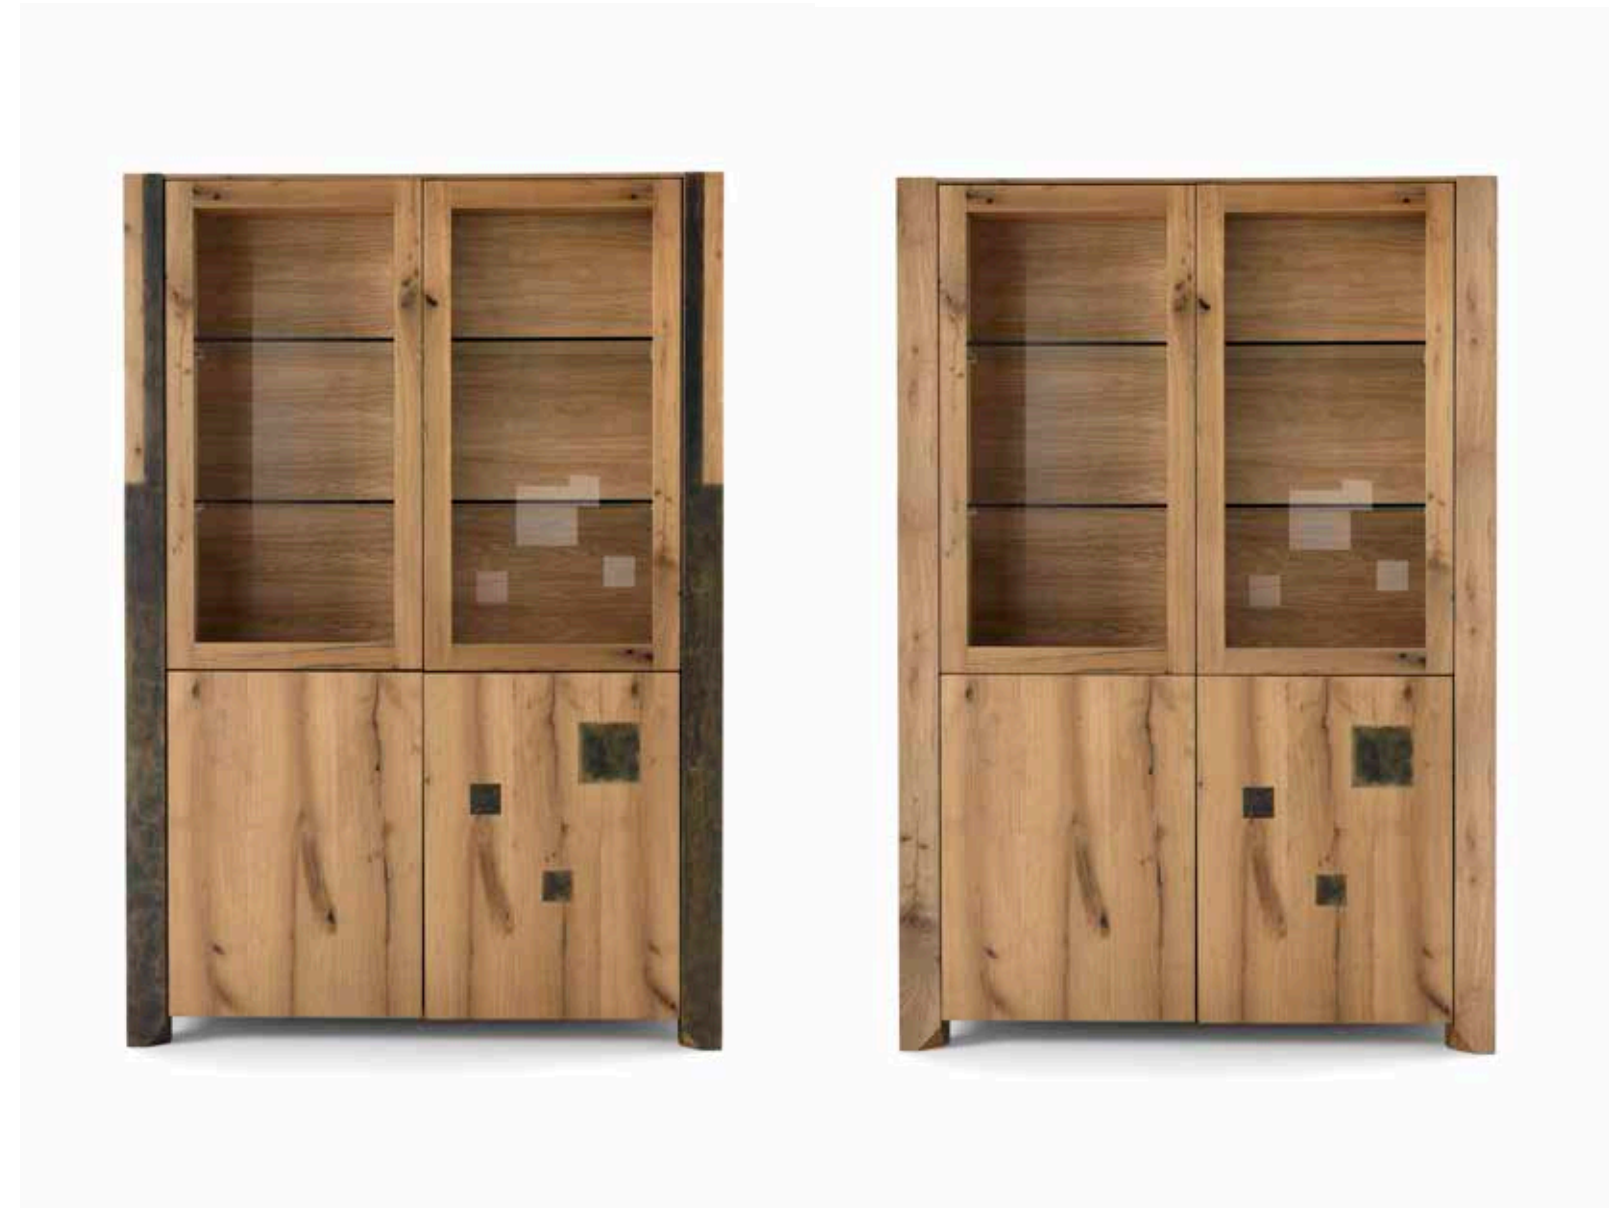

AS. CRE 2A F - CREDENZA 2 ANTE cm 140x51x75h