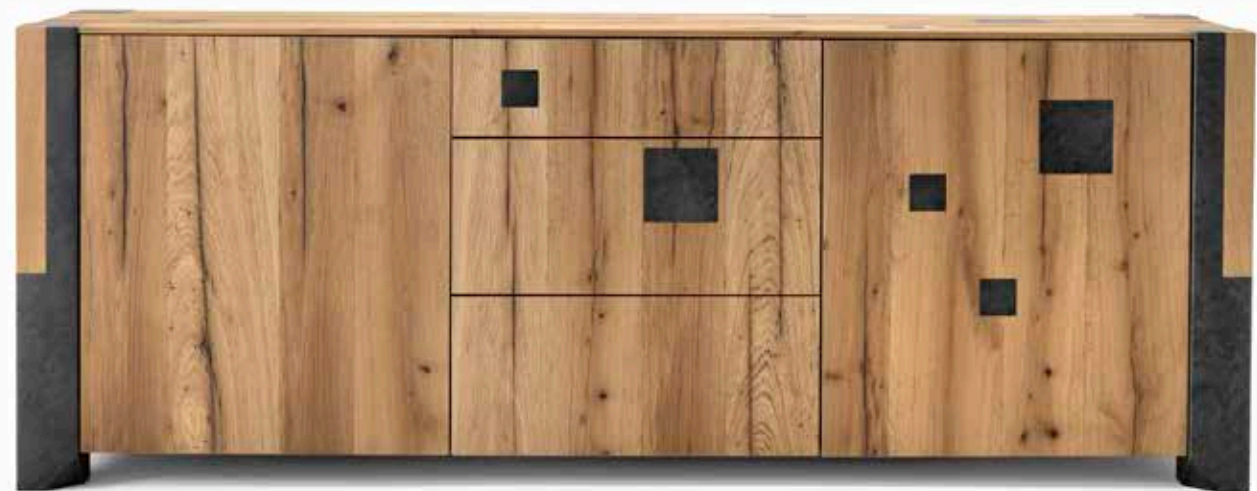

AS. CRE 3C F - CREDENZA 2 ANTE 3 CASSETTI cm 200x51x75h