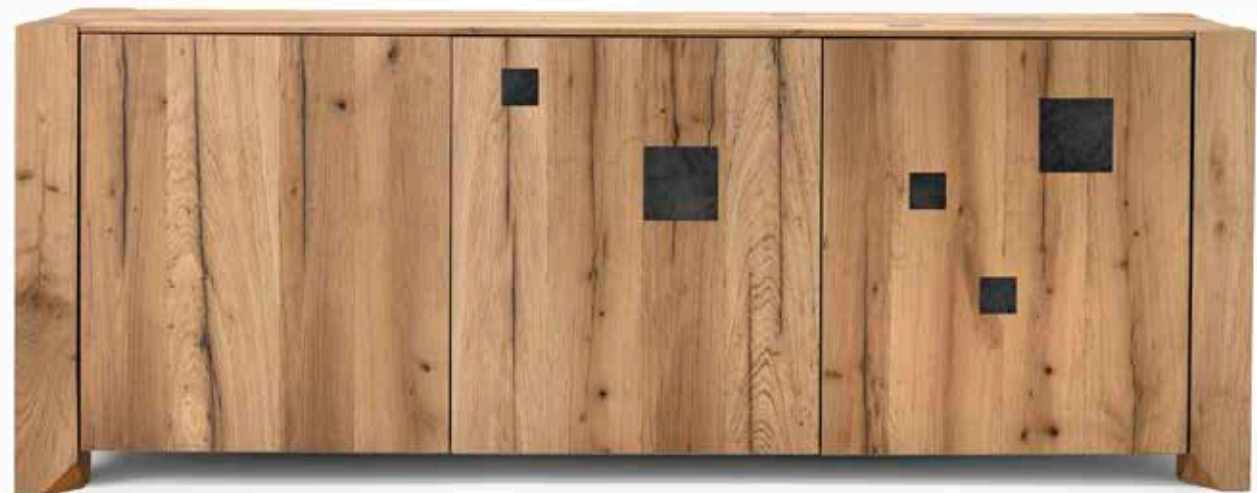

A close-up photograph of a wooden table surface. The wood has a prominent grain and is accented with several dark, square metal inlays. A white ceramic bowl is partially visible in the upper left corner. The lighting is warm, highlighting the texture of the wood.

[®] *DOMUSARTIS*
mobili contemporanei

ARRIS

... il dettaglio che fa la differenza

[®]*DOMUSARTIS*
mobili contemporanei

ARRIS

... il dettaglio che fa la differenza

AS. CRE 3A F - CREDENZA 3ANTE cm 200x51x75h