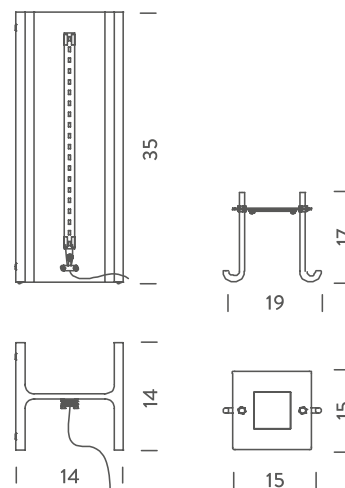

LED INDOOR

LAMPING

Source	linear LED
Total power	10W
Emission	direct/indirect
Switching	dimmable, TRIAC
Tension	220V
Color temperature	2700K
Luminous flux	1000lm
Typ cri	83
Energy class	A+
Materials	steel
Notes	cable lenght 2,7m, dimmer on cable, also available in 120V
Net lamp weight	12 Kg

Codes

RIC LMM 21

Structure

raw metal

PACKAGE

Package 01 20x20x41 cm / Gross weight: 13.5 Kg

Certificazioni

LED OUTDOOR IP 44

LAMPING

Source	linear LED
Total power	10W
Emission	direct/indirect
Switching	dimnable, TRIAC
Tension	220V
Color temperature	2700K
Luminous flux	1000lm
Typ cri	83
Energy class	A+
Ip class	44
Materials	steel
Notes	cable lenght 3m, body and cable IP65 rated, also available in 120V, marine version available on request
Net lamp weight	12 Kg

Codes

RIC LMM 2E

Structure

raw metal

PACKAGE

Package 01 20x20x41 cm / Gross weight: 13.5 Kg

Certificazioni