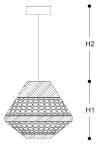

8 3 0 6 / 5

FRAGRE NZIA

Pendant with carved clear crystal and nickel gold metal structure with nickel gold metal finish.
Incanto Modern Collection.

DESIGNER

Romain Lemablieu

DIMENSIONS

GLASS / CRYSTAL

White

LIGHT SOURCE S AVAILABLE

Temperature: 3000K
Lumen: 1300
Led: 16w
ELECTRIC INFO
Dimmable: No
Driver: Induso
Tension: 230V
Energy class: A++ → A

METAL

Chrome

AVAILABLE IN

Gold Nickel

CERTIFICATIONS

MATERIALS

Crystal, Metal