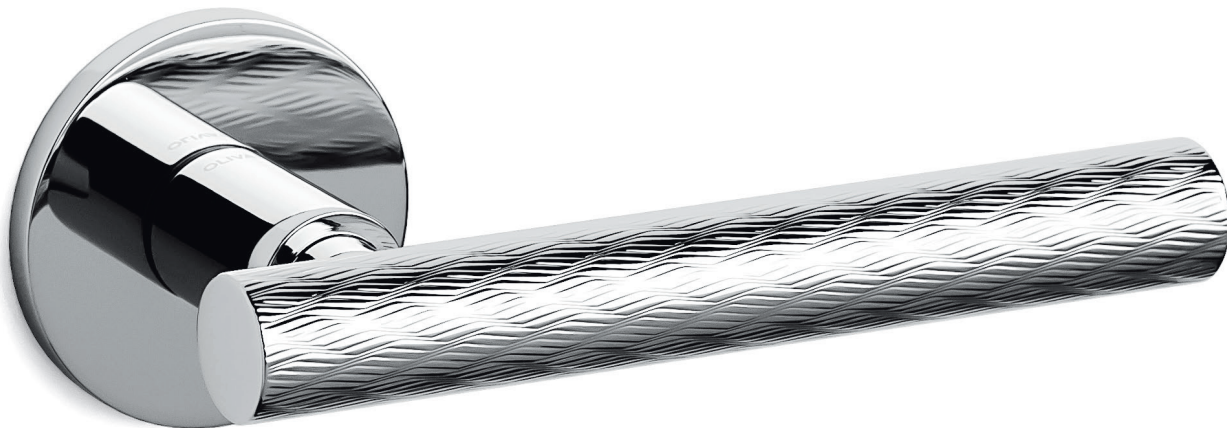

Atena Panier

Studio Olivari 2016

M1APB

rosetta bassa/low rosette

C1AP

K1APB

ottone/brass

CR cromo lucido/bright chrome

ZL superoro lucido/supergold bright

NL supenichel lucido/supernickel bright

M1APRB8B
M1APRY8B

M1APRSB8B

M1APVB8B
M1APVY8B

M1APVSB8B

C1AP

K1APB