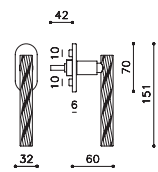

Atena Panier

Studio Olivari 2016

M1APB

rosetta bassa/low rosette

C1AP

K1APB

ottone/brass

CR cromo lucido/bright chrome

ZL superoro lucido/supergold bright

NL supenichel lucido/supernickel bright

M1APRB8B
M1APRY8B

M1APRSB8B

M1APVB8B
M1APVY8B

M1APVSB8B

C1AP

K1APB

K1APP