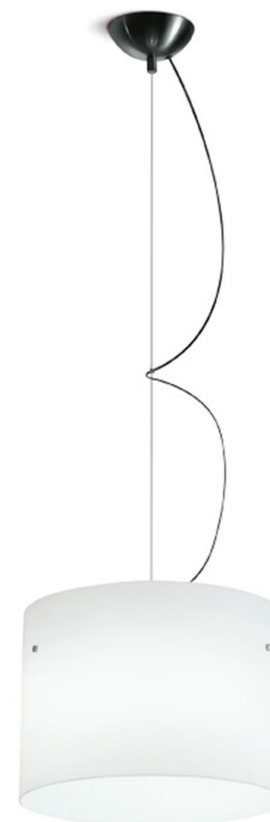

DONNA PENDANT

Stefano Marcato

Floor, table and pendant lamps, widespread output. Steel structure and duplex blown glass diffuser. Matt nickel structure, opal white glass. Lux version (table and floor) with chromed structure, black base and glass or chromed structure, white base and glass. Dimmable (lux minor excluded). Fluorescent, LED and halogen sources with E27 socket.

E14 FLUO/HALO

LAMPING

Source	E14 P45
Total power	60W
Emission	diffused
Switching	dimnable, according to bulb
Tension	230V
Materials	steel + glass
Notes	cable lenght max 2m

Codes

DON ESW 52

Structure

white

PACKAGE

Package 01 34x34x11 cm / Gross weight: 1.7 Kg

Package 02 31x31x27 cm / Gross weight: 1.9 Kg

Certificazioni

E27 FLUO/HALO

LAMPING

Source	E27 A60
Total power	150W
Emission	diffused
Switching	dimnable, according to bulb
Tension	230V
Materials	steel + glass
Notes	cable lenght max 2m

Codes

DON ESW 51

Structure

white

PACKAGE

Package 01

34x34x11 cm / Gross weight: 1.7 Kg

Package 02