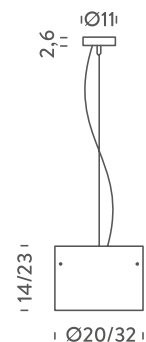

E14 FLUO/HALO

LAMPING

Source	E14 P45
Total power	60W
Emission	diffused
Switching	dimnable, according to bulb
Tension	230V
Materials	steel + glass
Notes	cable lenght max 2m

Codes

DON ESW 52

Structure

white

PACKAGE

Package 01 34x34x11 cm / Gross weight: 1.7 Kg

Package 02 31x31x27 cm / Gross weight: 1.9 Kg

Certificazioni

E27 FLUO/HALO

LAMPING

Source	E27 A60
Total power	150W
Emission	diffused
Switching	dimnable, according to bulb
Tension	230V
Materials	steel + glass
Notes	cable lenght max 2m

Codes

DON ESW 51

Structure

white

PACKAGE

Package 01

34x34x11 cm / Gross weight: 1.7 Kg

Package 02

48x48x40 cm / Gross weight: 3.1 Kg

Certificazioni