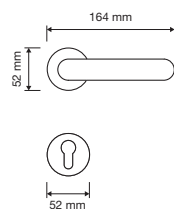

made in Italy | patented design

Cromo lucido
polished chrome
CR

Cromo satinato
satin chrome
CS

Oro zecchino
gold plated
OZ

modelli / models

1549 RB 023

1549 RB 025 ><

1549 PL