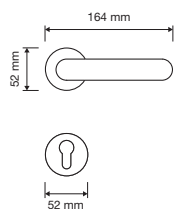

made in Italy | patented design

Cromo lucido
polished chrome
CR

Cromo satinato
satin chrome
CS

Oro zecchino
gold plated
OZ

modelli / models

1549 RB 023

1549 RB 025 ><

1549 PL