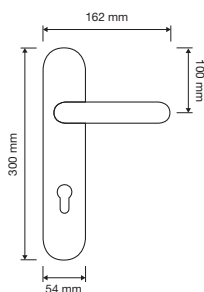

made in Italy | patented design

Cromo lucido
polished chrome
CR

Cromo satinato
satin chrome
CS

Oro zecchino
gold plated
OZ

modelli / models

1549 RB 023

1549 RB 025 ><

1549 PL