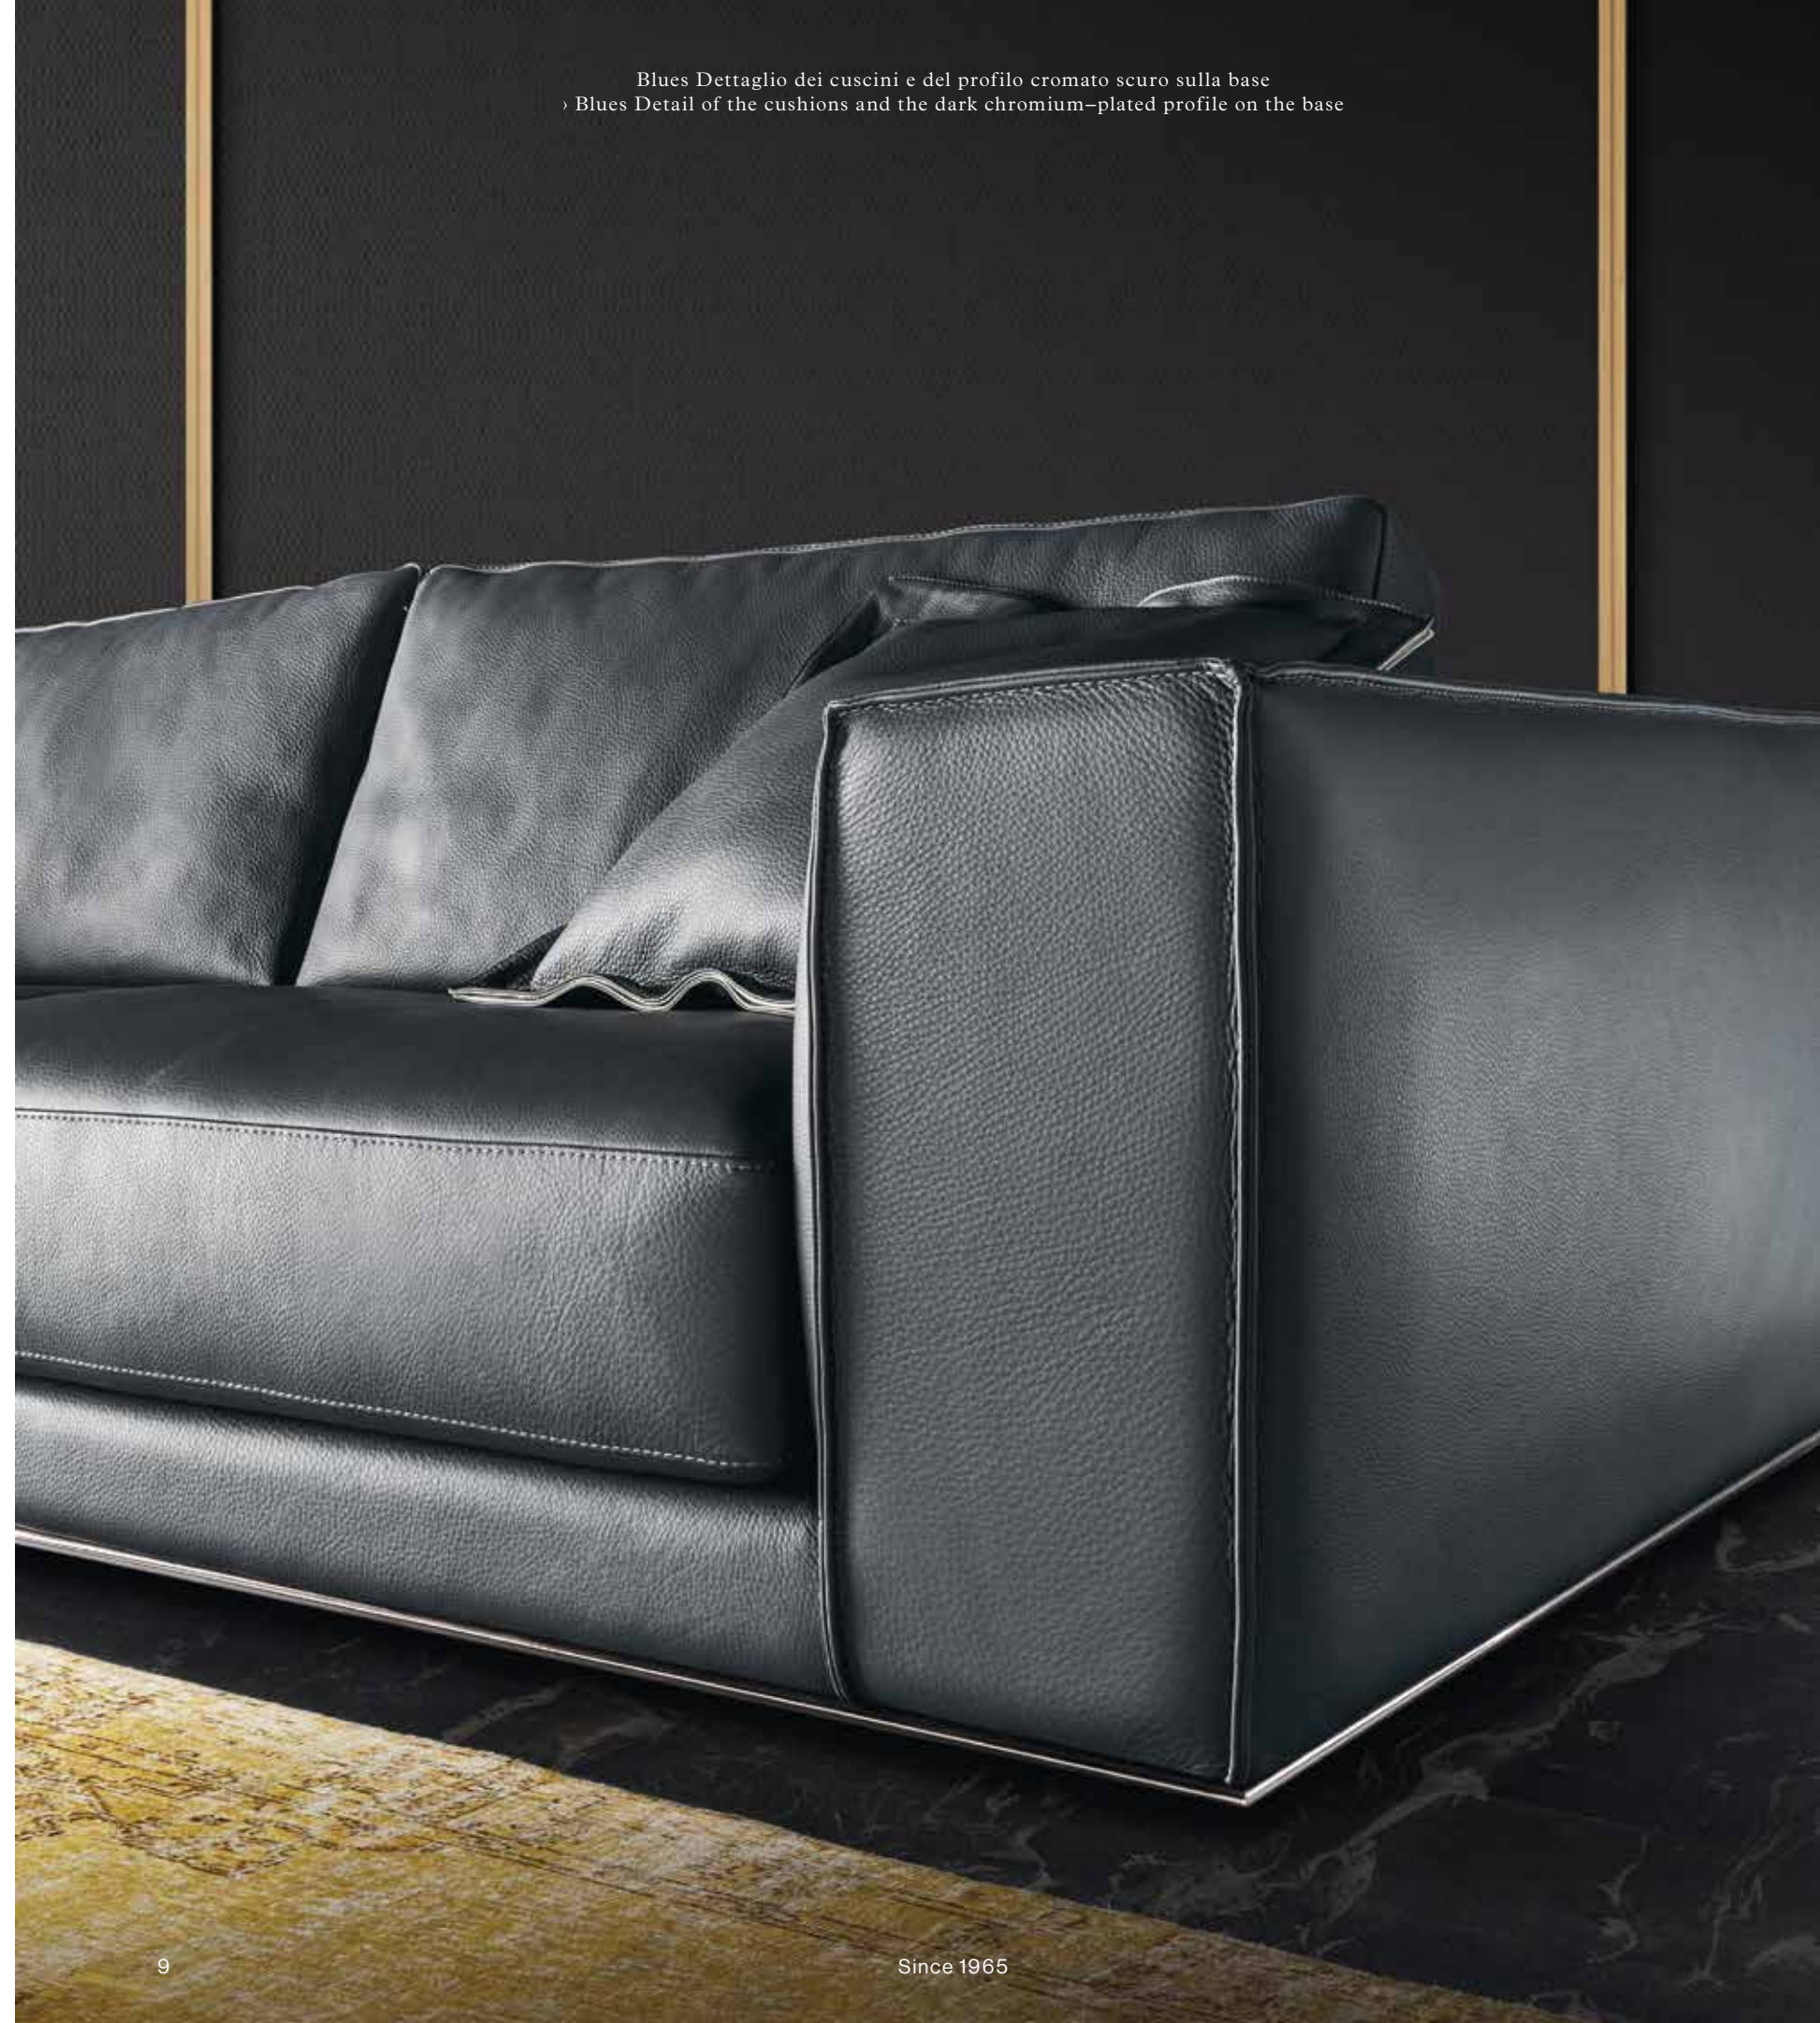

BLUES

Blues Divano in pelle Tuareg Neve › Blues Sofa in leather Tuareg Neve (260 × 110 × 77 cm)

BLUES

Blues Dettaglio dei cuscini e del profilo cromato scuro sulla base
› Blues Detail of the cushions and the dark chromium-plated profile on the base