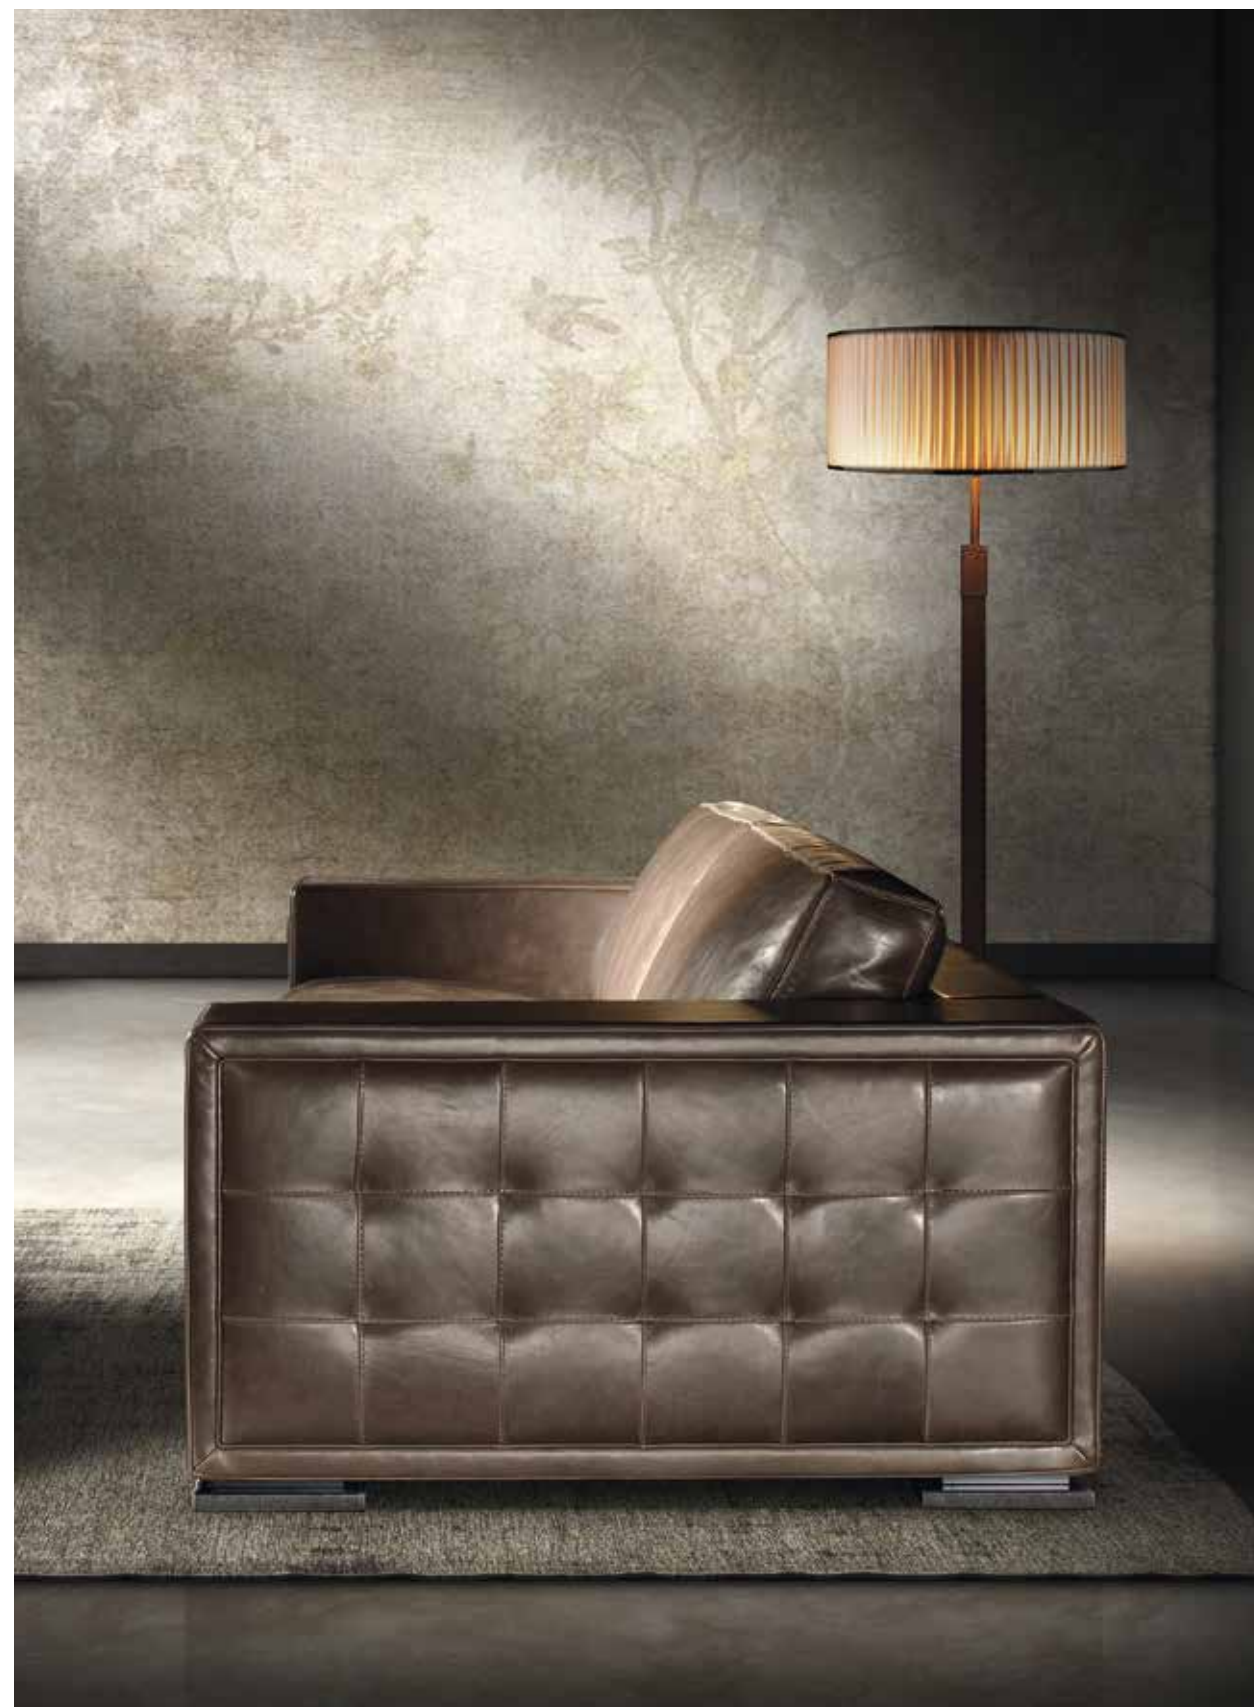

METROPOLIS

Metropolis Particolare del fianco trapuntato a quadrotti e rifinito con profilo in pelle
› Metropolis Particular of check quilted sofa's side with leather finished contour