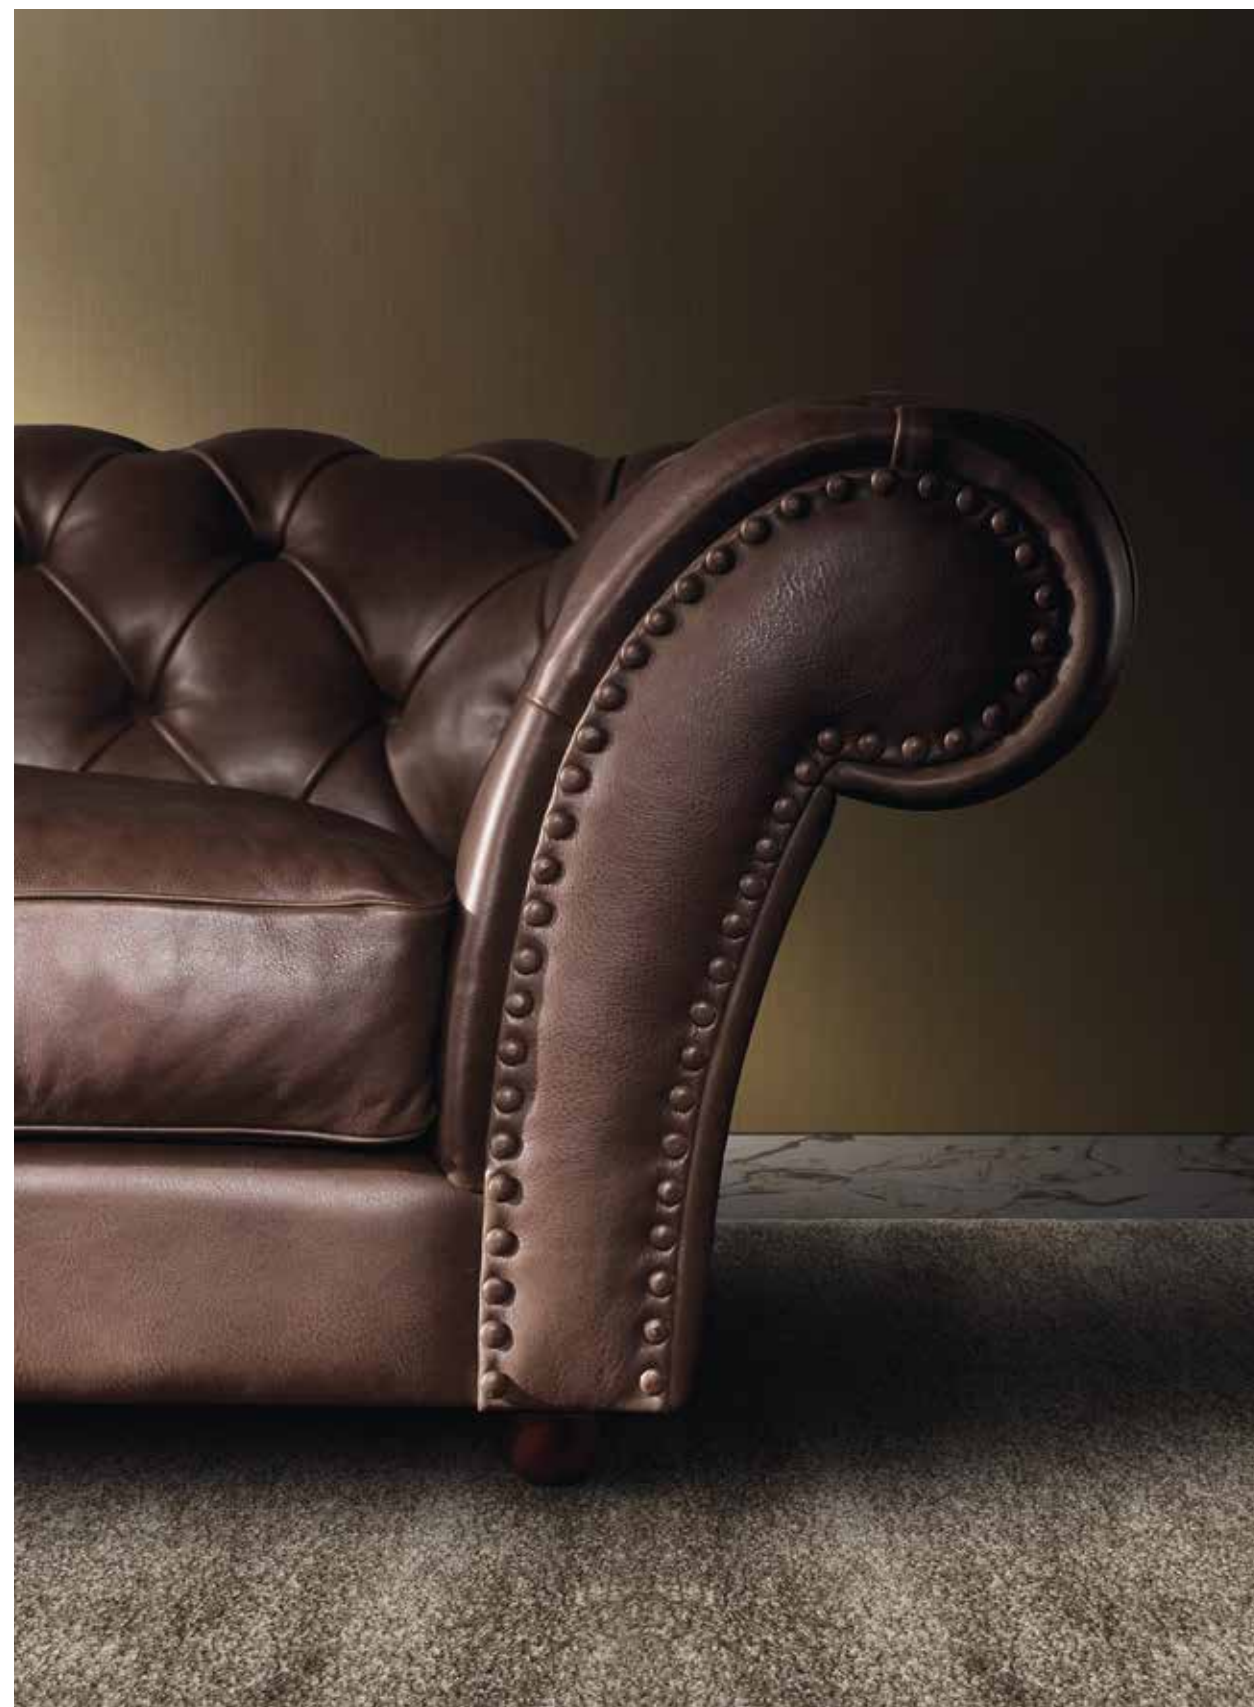

CHESTER TIME

Chester Time Particolare del capitonné tradizionale interamente piegato a mano
› Chester Time Particular of traditional capitonné fully handcrafted bent