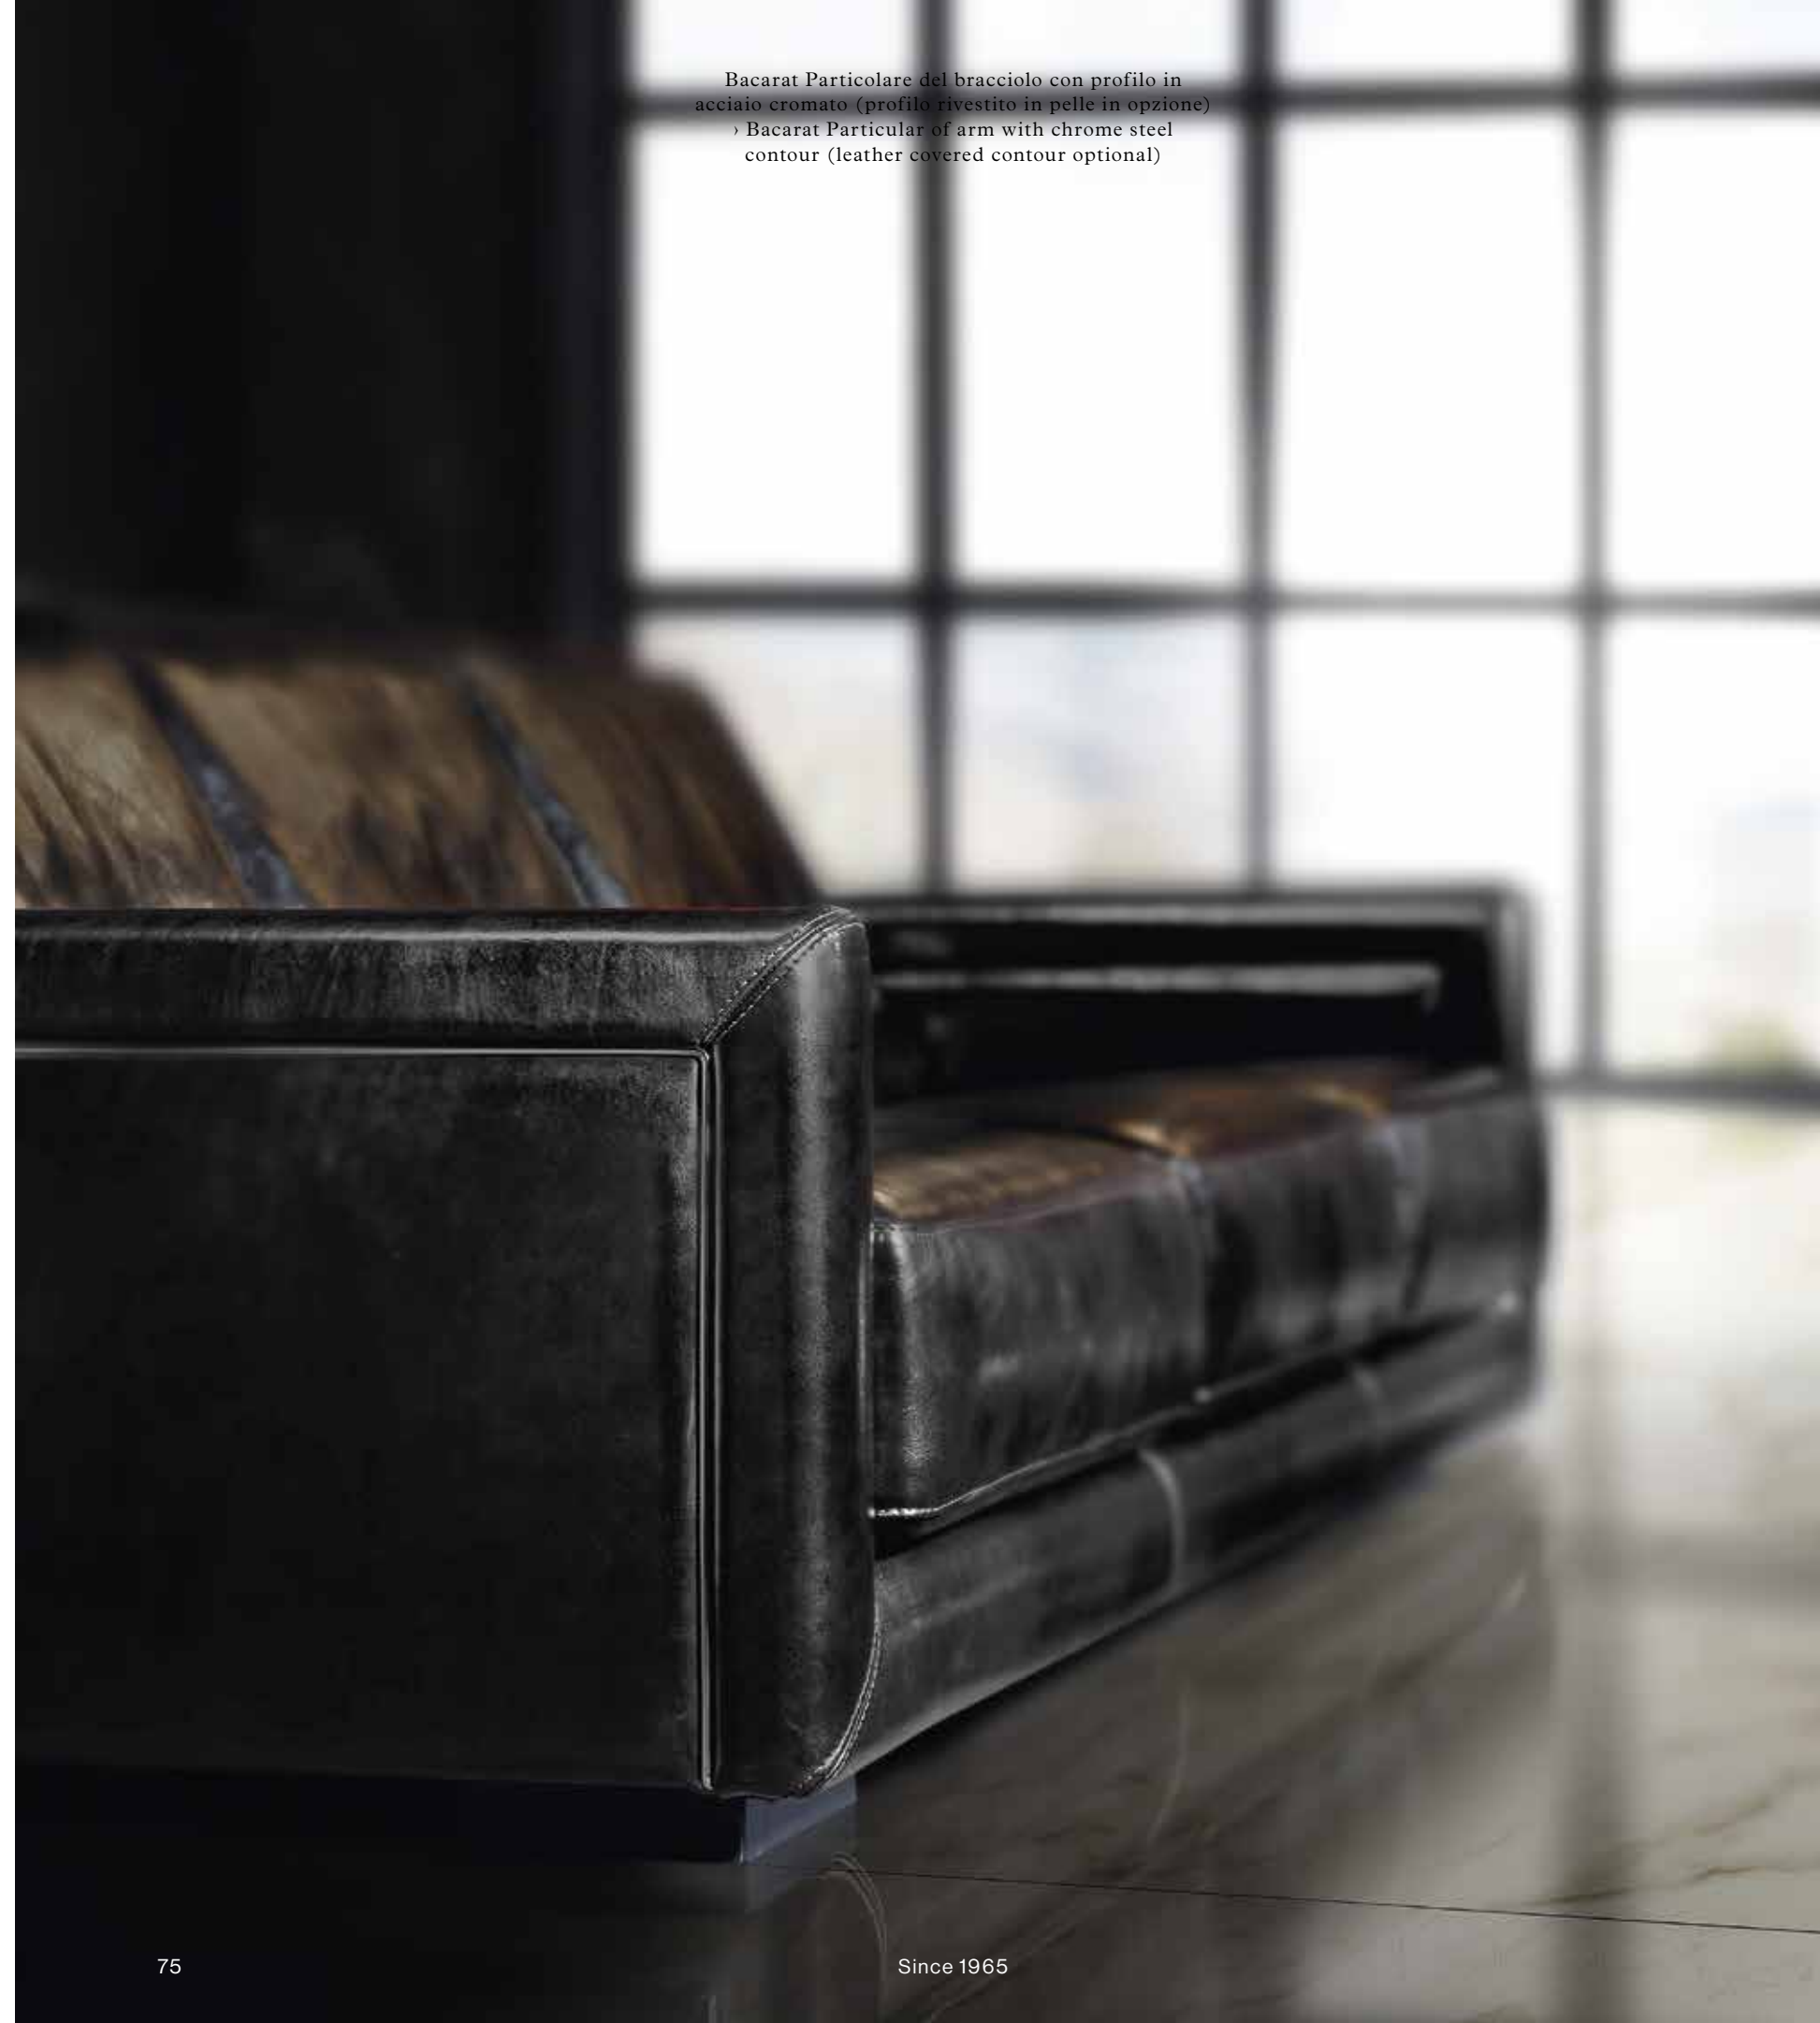

BACARAT

Bacarat Particolare del bracciolo con profilo in
acciaio cromato (profilo rivestito in pelle in opzione)
› Bacarat Particular of arm with chrome steel
contour (leather covered contour optional)