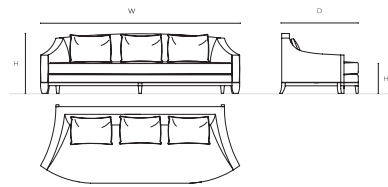

JOSEPHINE

Design Attilio Zanni

JOSEPHINE

ELEMENTS

I UPHOLSTERY
FABRIC OR LEATHER (NOT REMOVABLE COVERS)

II BASE
FRM / MOKA STAINED ASHWOOD

NOTES

- 2 BACK PILLOWS INCLUDED FOR SOFA 180CM
- 3 BACK PILLOWS INCLUDED FOR SOFA 220CM AND 260CM
- 4 BACK PILLOWS INCLUDED FOR SOFA 300CM
- ACCENT PILLOWS EXCLUDED (SEE PILLOWS PRICE LIST PAGE)

	SPECIFICATIONS								PACKAGING		
	W	D	H	HS	FABRIC		LEATHER		WEIGHT		
cm	180	100	78	41,5	m.l.	10,5	mq	19,5	kg	-	
inch	70,9	39,4	30,7	16,3	yd	11,5	sqf	209,9	mc	-	

	SPECIFICATIONS								PACKAGING		
	W	D	H	HS	FABRIC		LEATHER		WEIGHT		
cm	220	100	78	41,5	m.l.	11,5	mq	21	kg	-	
inch	86,6	39,4	30,7	16,3	yd	12,6	sqf	226	mc	-	

	SPECIFICATIONS								PACKAGING		
	W	D	H	HS	FABRIC		LEATHER		WEIGHT		
cm	260	100	78	41,5	m.l.	14	mq	23	kg	-	
inch	102,4	39,4	30,7	16,3	yd	15,3	sqf	247,6	mc	-	

	SPECIFICATIONS								PACKAGING		
	W	D	H	HS	FABRIC		LEATHER		WEIGHT		
cm	300	100	78	41,5	m.l.	15	mq	25	kg	-	
inch	118,1	39,4	30,7	16,3	yd	16,40	sqf	269,1	mc	-	

		S-10-A	S-10-B	S-10-C	S-10-D	
UPHOLSTERY	COM/COL	S-10-A-COM/COL	S-10-B-COM/COL	S-10-C-COM/COL	S-10-D-COM/COL	
	FABRIC	A	S-10-A-A	S-10-B-A	S-10-C-A	S-10-D-A
		B	S-10-A-B	S-10-B-B	S-10-C-B	S-10-D-B
		C	S-10-A-C	S-10-B-C	S-10-C-C	S-10-D-C
		LUSSO	S-10-A-LUSSO	S-10-B-LUSSO	S-10-C-LUSSO	S-10-D-LUSSO
		EXTRA LUSSO	S-10-A-EXLUSSO	S-10-B-EXLUSSO	S-10-C-EXLUSSO	S-10-D-EXLUSSO
	LEATHER	P0	S-10-A-P0	S-10-B-P0	S-10-C-P0	S-10-D-P0
		P1	S-10-A-P1	S-10-B-P1	S-10-C-P1	S-10-D-P1
		P2	S-10-A-P2	S-10-B-P2	S-10-C-P2	S-10-D-P2
		P3	S-10-A-P3	S-10-B-P3	S-10-C-P3	S-10-D-P3