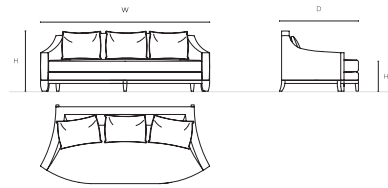

JOSEPHINE

Design Attilio Zanni

JOSEPHINE

ELEMENTS

I UPHOLSTERY
FABRIC OR LEATHER (NOT REMOVABLE COVERS)

II BASE
FRM / MOKA STAINED ASHWOOD

NOTES

- 2 BACK PILLOWS INCLUDED FOR SOFA 180CM
- 3 BACK PILLOWS INCLUDED FOR SOFA 220CM AND 260CM
- 4 BACK PILLOWS INCLUDED FOR SOFA 300CM
- ACCENT PILLOWS EXCLUDED (SEE PILLOWS PRICE LIST PAGE)

	SPECIFICATIONS								PACKAGING		
	W	D	H	HS	FABRIC		LEATHER		WEIGHT		
cm	180	100	78	41,5	m.l.	10,5	mq	19,5	kg	-	
inch	70,9	39,4	30,7	16,3	yd	11,5	sqf	209,9	mc	-	

	SPECIFICATIONS								PACKAGING		
	W	D	H	HS	FABRIC		LEATHER		WEIGHT		
cm	220	100	78	41,5	m.l.	11,5	mq	21	kg	-	
inch	86,6	39,4	30,7	16,3	yd	12,6	sqf	226	mc	-	

		S-10-A	S-10-B	S-10-C	S-10-D	
UPHOLSTERY	COM/COL	S-10-A-COM/COL	S-10-B-COM/COL	S-10-C-COM/COL	S-10-D-COM/COL	
	FABRIC	A	S-10-A-A	S-10-B-A	S-10-C-A	S-10-D-A
		B	S-10-A-B	S-10-B-B	S-10-C-B	S-10-D-B
		C	S-10-A-C	S-10-B-C	S-10-C-C	S-10-D-C
		LUSSO	S-10-A-LUSSO	S-10-B-LUSSO	S-10-C-LUSSO	S-10-D-LUSSO
		EXTRA LUSSO	S-10-A-EXLUSSO	S-10-B-EXLUSSO	S-10-C-EXLUSSO	S-10-D-EXLUSSO
	LEATHER	P0	S-10-A-P0	S-10-B-P0	S-10-C-P0	S-10-D-P0
		P1	S-10-A-P1	S-10-B-P1	S-10-C-P1	S-10-D-P1
		P2	S-10-A-P2	S-10-B-P2	S-10-C-P2	S-10-D-P2
		P3	S-10-A-P3	S-10-B-P3	S-10-C-P3	S-10-D-P3