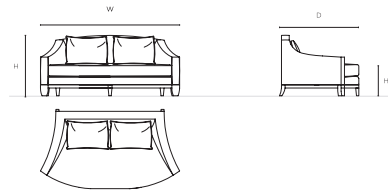

JOSEPHINE

Design Attilio Zanni

JOSEPHINE

ELEMENTS

I UPHOLSTERY
FABRIC OR LEATHER (NOT REMOVABLE COVERS)

II BASE
FRM / MOKA STAINED ASHWOOD

NOTES

- 2 BACK PILLOWS INCLUDED FOR SOFA 180CM
- 3 BACK PILLOWS INCLUDED FOR SOFA 220CM AND 260CM
- 4 BACK PILLOWS INCLUDED FOR SOFA 300CM
- ACCENT PILLOWS EXCLUDED (SEE PILLOWS PRICE LIST PAGE)

	SPECIFICATIONS								PACKAGING		
	W	D	H	HS	FABRIC		LEATHER		WEIGHT		
cm	180	100	78	41,5	m.l.	10,5	mq	19,5	kg	-	
inch	70,9	39,4	30,7	16,3	yd	11,5	sqf	209,9	mc	-	

	SPECIFICATIONS								PACKAGING		
	W	D	H	HS	FABRIC		LEATHER		WEIGHT		
cm	220	100	78	41,5	m.l.	11,5	mq	21	kg	-	
inch	86,6	39,4	30,7	16,3	yd	12,6	sqf	226	mc	-	

		S-10-A	S-10-B	S-10-C	S-10-D	
UPHOLSTERY	COM/COL	S-10-A-COM/COL	S-10-B-COM/COL	S-10-C-COM/COL	S-10-D-COM/COL	
	FABRIC	A	S-10-A-A	S-10-B-A	S-10-C-A	S-10-D-A
		B	S-10-A-B	S-10-B-B	S-10-C-B	S-10-D-B
		C	S-10-A-C	S-10-B-C	S-10-C-C	S-10-D-C
		LUSSO	S-10-A-LUSSO	S-10-B-LUSSO	S-10-C-LUSSO	S-10-D-LUSSO
		EXTRA LUSSO	S-10-A-EXLUSSO	S-10-B-EXLUSSO	S-10-C-EXLUSSO	S-10-D-EXLUSSO
	LEATHER	P0	S-10-A-P0	S-10-B-P0	S-10-C-P0	S-10-D-P0
		P1	S-10-A-P1	S-10-B-P1	S-10-C-P1	S-10-D-P1
		P2	S-10-A-P2	S-10-B-P2	S-10-C-P2	S-10-D-P2
		P3	S-10-A-P3	S-10-B-P3	S-10-C-P3	S-10-D-P3