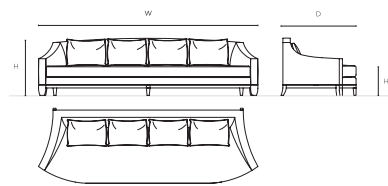

JOSEPHINE

Design Attilio Zanni

JOSEPHINE

ELEMENTS

I UPHOLSTERY
FABRIC OR LEATHER (NOT REMOVABLE COVERS)

II BASE
FRM / MOKA STAINED ASHWOOD

NOTES

- 2 BACK PILLOWS INCLUDED FOR SOFA 180CM
- 3 BACK PILLOWS INCLUDED FOR SOFA 220CM AND 260CM
- 4 BACK PILLOWS INCLUDED FOR SOFA 300CM
- ACCENT PILLOWS EXCLUDED (SEE PILLOWS PRICE LIST PAGE)

	SPECIFICATIONS								PACKAGING		
	W	D	H	HS	FABRIC		LEATHER		WEIGHT		
cm	180	100	78	41,5	m.l.	10,5	mq	19,5	kg	-	
inch	70,9	39,4	30,7	16,3	yd	11,5	sqf	209,9	mc	-	

	SPECIFICATIONS								PACKAGING		
	W	D	H	HS	FABRIC		LEATHER		WEIGHT		
cm	220	100	78	41,5	m.l.	11,5	mq	21	kg	-	
inch	86,6	39,4	30,7	16,3	yd	12,6	sqf	226	mc	-	

	SPECIFICATIONS								PACKAGING		
	W	D	H	HS	FABRIC		LEATHER		WEIGHT		
cm	260	100	78	41,5	m.l.	14	mq	23	kg	-	
inch	102,4	39,4	30,7	16,3	yd	15,3	sqf	247,6	mc	-	

	SPECIFICATIONS								PACKAGING		
	W	D	H	HS	FABRIC		LEATHER		WEIGHT		
cm	300	100	78	41,5	m.l.	15	mq	25	kg	-	
inch	118,1	39,4	30,7	16,3	yd	16,40	sqf	269,1	mc	-	

		S-10-A	S-10-B	S-10-C	S-10-D	
UPHOLSTERY	COM/COL	S-10-A-COM/COL	S-10-B-COM/COL	S-10-C-COM/COL	S-10-D-COM/COL	
	FABRIC	A	S-10-A-A	S-10-B-A	S-10-C-A	S-10-D-A
		B	S-10-A-B	S-10-B-B	S-10-C-B	S-10-D-B
		C	S-10-A-C	S-10-B-C	S-10-C-C	S-10-D-C
		LUSSO	S-10-A-LUSSO	S-10-B-LUSSO	S-10-C-LUSSO	S-10-D-LUSSO
		EXTRA LUSSO	S-10-A-EXLUSSO	S-10-B-EXLUSSO	S-10-C-EXLUSSO	S-10-D-EXLUSSO
	LEATHER	P0	S-10-A-P0	S-10-B-P0	S-10-C-P0	S-10-D-P0
		P1	S-10-A-P1	S-10-B-P1	S-10-C-P1	S-10-D-P1
		P2	S-10-A-P2	S-10-B-P2	S-10-C-P2	S-10-D-P2
		P3	S-10-A-P3	S-10-B-P3	S-10-C-P3	S-10-D-P3