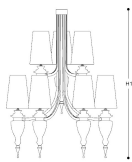

T410/6+3

MAJESTIC