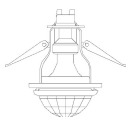

3 0 2 0 / FA
3 0 2 0

Spotlight in Swarovski Elements crystal and metal with chrome finish. Incanto Modern Collection.

DESIGNER
ITALAMP Studio