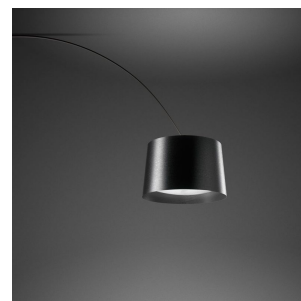

Twice as Twiggy Grid, outdoor

by

FOSCARINI

DESCRIPTION

A summer evening, in the garden: gazing at the moon through dense foliage. It is the Twice as Twiggy Grid effect: a circle of light seems to float in the air, trapped in the diffuser screen that contains it.

MATERIALS

Coated fiberglass-based composite material, PMMA, coated metal and aluminium

COLORS

Carmin, Greige

Twice as Twiggy Grid, outdoor

technical details

FOSCARINI

Twice as Twiggy Grid

Twiggy Grid

Twice as Twiggy

Twice as Twiggy

Twiggy

Twiggy

Twiggy Lettura

Twiggy XL