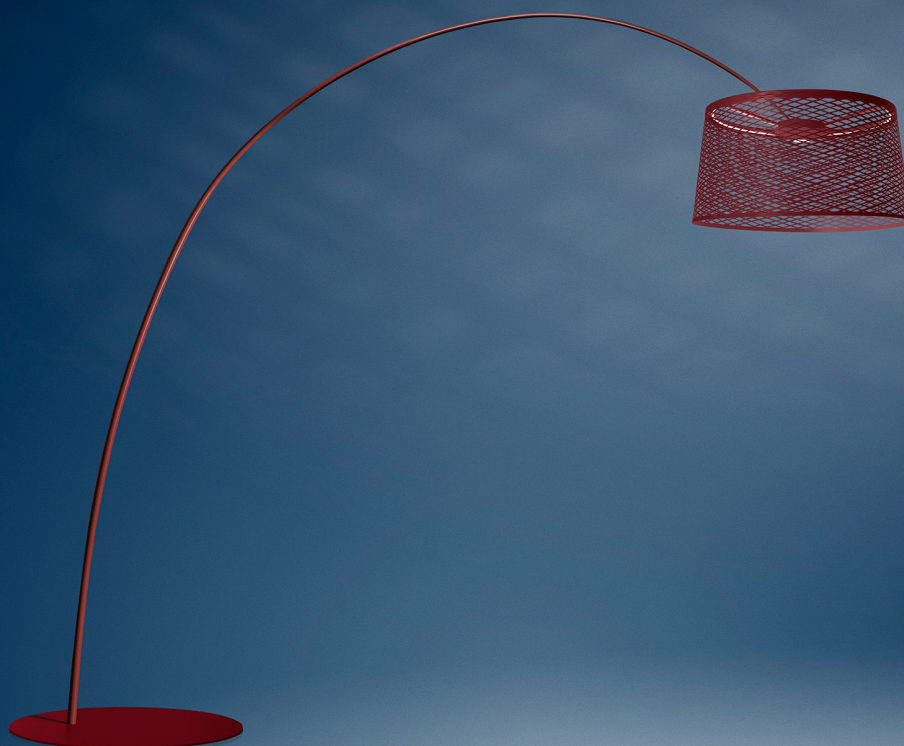

Twice as Twiggy Grid, outdoor

by

FOSCARINI

DESCRIPTION

A summer evening, in the garden: gazing at the moon through dense foliage. It is the Twice as Twiggy Grid effect: a circle of light seems to float in the air, trapped in the diffuser screen that contains it.

MATERIALS

Coated fiberglass-based composite material, PMMA, coated metal and aluminium

COLORS

Carmin, Greige

Twice as Twiggy Grid, outdoor

technical details

FOSCARINI

Twice as Twiggy Grid

SCHEMATIC & LIGHT EMISSION

MATERIAL

Coated fiberglass-based composite material, PMMA, coated metal and aluminium

COLORS

LIGHT SOURCE

LED Included 23,6W
Strip LED 21W

CERTIFICATIONS

ENERGY EFFICIENCY