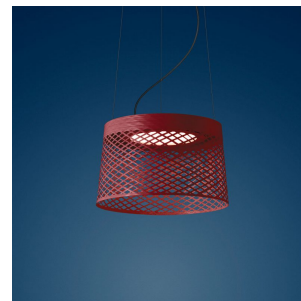

Twice as Twiggy Grid, outdoor

by

FOSCARINI

DESCRIPTION

A summer evening, in the garden: gazing at the moon through dense foliage. It is the Twice as Twiggy Grid effect: a circle of light seems to float in the air, trapped in the diffuser screen that contains it.

MATERIALS

Coated fiberglass-based composite material, PMMA, coated metal and aluminium

COLORS

Carmin, Greige

Twice as Twiggy Grid, outdoor

technical details

FOSCARINI

Twice as Twiggy Grid

A++

ACCESSORIES

Twice as Twiggy Grid

Twice as Twiggy Grid, outdoor
family

FOSCARINI

Twiggy Grid

Twiggy

Twice as Twiggy Grid

Twiggy Grid

Twice as Twiggy

Twice as Twiggy

Twiggy

Twiggy

Twiggy Lettura

Twiggy XL