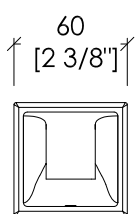

- ▶ BRACCIO DOCCIA
- ▶ MATERIALE: ottone
- ▶ FINITURA: cromo, oro chiaro o nickel lucido
- ▶ TOLLERANZA: $\pm 2\%$
- ▶ DIMENSIONE IMBALLO: mm 470x150x95 H
- ▶ PESO: 1.58 Kg

- ▶ SHOWER ARM
- ▶ MATERIAL: brass
- ▶ FINISH: chrome, light gold or polished nickel
- ▶ TOLERANCE: $\pm 2\%$
- ▶ PACKAGING SIZE: inch 18 1/2"x 5 7/8" x 3 3/4"H
- ▶ WEIGHT: 3.48 Lbs

N.B. All measurements are in millimetres/inch. This drawing is property of Devon&Devon. It may not be reproduced or transmitted to third parties without authorization.

Devon&Devon

JUBILEE

design Paola Ciarmatori

- ▶ SINGLE FLOW SPOUT, WALL MOUNTED
- ▶ MATERIAL: brass
- ▶ FINISH: chrome, light gold or polished nickel
- ▶ TOLERANCE: $\pm 2\%$
- ▶ PACKAGING SIZE: inch 9"x7 1/8"x3 7/8"H
- ▶ WEIGHT: 3.26 Lbs

N.B. Tutte le misure sono in millimetri. Questo disegno è di proprietà Devon&Devon.
Non può essere riprodotto o trasmesso a terzi senza autorizzazione.

N.B. All measurements are in millimetres. This drawing is property of Devon&Devon.
It may not be reproduced or transmitted to third parties without authorization.

Devon&Devon

TIME

design Paola Ciarmatori