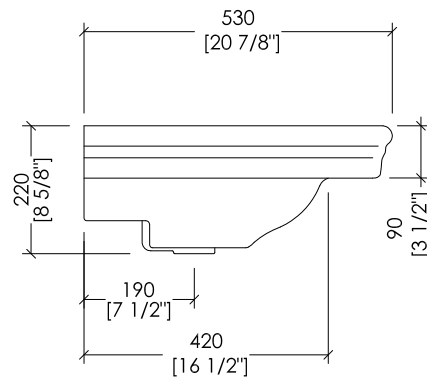

► **STRUCTURE:**
MATERIAL: brass and aluminium
FINISH: chrome, light gold, rose gold, antique copper, bronze, satin nickel, polished nickel and black nickel
 ► **ETOILE BASIN:**
MATERIAL: porcelain
FINISH: white or black
 ► **PACKAGING SIZE:** inch 36 5/8"x 29 1/8"x 7 1/2"H
 ► **TOTAL WEIGHT:** 31 Lbs

N.B. Tutte le misure sono in millimetri/pollici. Questo disegno è di proprietà Devon&Devon. Non può essere riprodotto o trasmesso a terzi senza autorizzazione.

N.B. All measurements are in millimetres/inch. This drawing is property of Devon&Devon. It may not be reproduced or transmitted to third parties without authorization.

Devon&Devon

DUKE CONSOLE

design Paola Ciarmatori

IBLG(1-3)FET; 2IBLG(1-3)FBET

- LAVABO (1-3 FORI)
- MATERIALE: porcellana
- FINITURA: bianco o nero
- TOLLERANZA: $\pm 2\% \geq 750$ mm; $\pm 5\% \leq 750$ mm
- DIMENSIONI IMBALLO: mm 720x260x540H
- PESO: 23.8 Kg

- BASIN (1-3 TAP HOLES)
- MATERIAL: porcelain
- FINISH: white or black
- TOLERANCE: $\pm 2\% \geq 29 1/2$ " inch; $\pm 5\% \leq 29 1/2$ " inch
- PACKAGING SIZE: inch 28 3/8"x 10 1/4"x 21 1/4"H
- WEIGHT: 52 Lbs