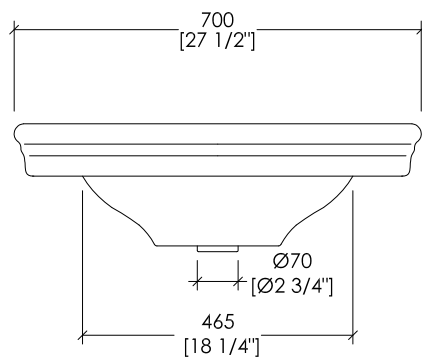

► **STRUCTURE:**
MATERIAL: brass and aluminium
FINISH: chrome, light gold, rose gold, antique copper, bronze, satin nickel, polished nickel and black nickel
 ► **ETOILE BASIN:**
MATERIAL: porcelain
FINISH: white or black
 ► **PACKAGING SIZE:** inch 36 5/8"x 29 1/8"x 7 1/2"H
 ► **TOTAL WEIGHT:** 31 Lbs

N.B. Tutte le misure sono in millimetri/pollici. Questo disegno è di proprietà Devon&Devon. Non può essere riprodotto o trasmesso a terzi senza autorizzazione.

N.B. All measurements are in millimetres/inch. This drawing is property of Devon&Devon. It may not be reproduced or transmitted to third parties without authorization.

Devon&Devon

DUKE CONSOLE

design Paola Ciarmatori

IBLG(1-3)FET; 2IBLG(1-3)FBET

- LAVABO (1-3 FORI)
- MATERIALE: porcellana
- FINITURA: bianco o nero
- TOLLERANZA: $\pm 2\% \geq 750$ mm; $\pm 5\% \leq 750$ mm
- DIMENSIONI IMBALLO: mm 720x260x540H
- PESO: 23.8 Kg

- BASIN (1-3 TAP HOLES)
- MATERIAL: porcelain
- FINISH: white or black
- TOLERANCE: $\pm 2\% \geq 29 1/2$ " inch; $\pm 5\% \leq 29 1/2$ " inch
- PACKAGING SIZE: inch 28 3/8"x 10 1/4"x 21 1/4"H
- WEIGHT: 52 Lbs