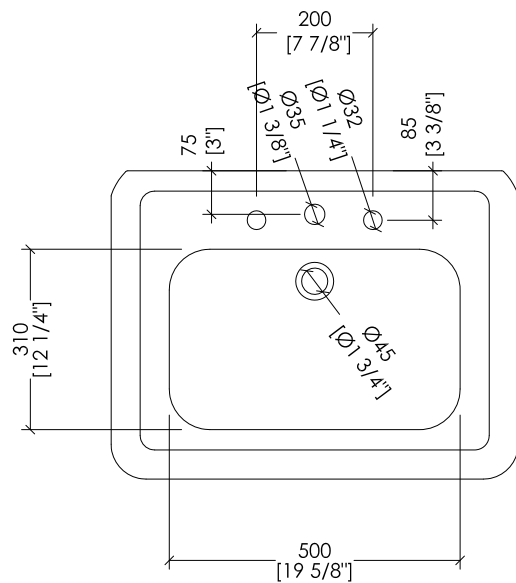

► **STRUCTURE:**
MATERIAL: brass and aluminium
FINISH: chrome, light gold, rose gold, antique copper, bronze, satin nickel, polished nickel and black nickel
 ► **ETOILE BASIN:**
MATERIAL: porcelain
FINISH: white or black
 ► **PACKAGING SIZE:** inch 36 5/8"x 29 1/8"x 7 1/2"H
 ► **TOTAL WEIGHT:** 31 Lbs

N.B. Tutte le misure sono in millimetri/pollici. Questo disegno è di proprietà Devon&Devon. Non può essere riprodotto o trasmesso a terzi senza autorizzazione.

N.B. All measurements are in millimetres/inch. This drawing is property of Devon&Devon. It may not be reproduced or transmitted to third parties without authorization.

Devon&Devon

DUKE CONSOLE

design Paola Ciarmatori

IBLG(1-3)FET; 2IBLG(1-3)FBET

- LAVABO (1-3 FORI)
- MATERIALE: porcellana
- FINITURA: bianco o nero
- TOLLERANZA: $\pm 2\% \geq 750$ mm; $\pm 5\% \leq 750$ mm
- DIMENSIONI IMBALLO: mm 720x260x540H
- PESO: 23.8 Kg

- BASIN (1-3 TAP HOLES)
- MATERIAL: porcelain
- FINISH: white or black
- TOLERANCE: $\pm 2\% \geq 29 1/2$ " inch; $\pm 5\% \leq 29 1/2$ " inch
- PACKAGING SIZE: inch 28 3/8"x 10 1/4"x 21 1/4"H
- WEIGHT: 52 Lbs