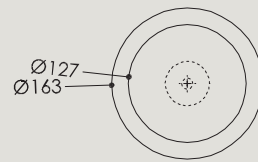

Melrose mirror

-

Specchiera con struttura in MDF con specchio bisellato e luci LED. Finitura effetto bronzo, oro, cromo, laccato in colori RAL.

Mirror with MDF structure with beveled mirror and LED lights.
Finishes: brass effect, gold, chrome, painted in RAL colors.

MEL001

MELROSE