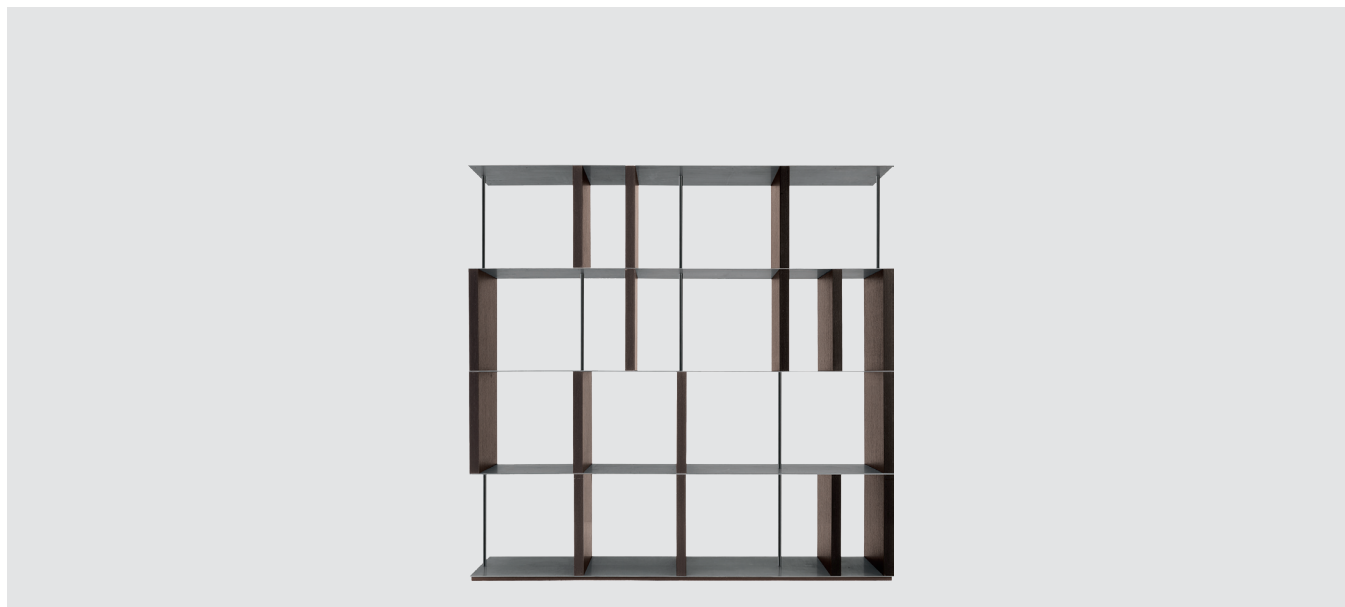

Manhattan / Bartoli Design

Complementi / Complements

2009

Distanziali in tondino e piani in lamiera di ferro naturale verniciati trasparente. Spalle in legno. Finiture: noce canaletto, rovere therm, laccato opaco e lucido.

Spacers in metal rod and shelves in natural sheet iron, transparent coating. Wooden uprights. Finish: walnut, therm oak, matt and gloss lacquer.

Dimensioni / Dimensions

Manhattan / Bartoli Design

Finiture / Finishings