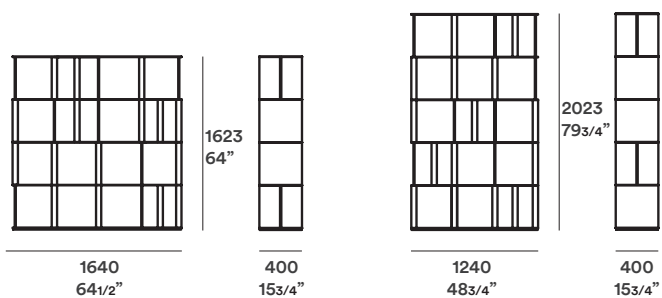

Manhattan / Bartoli Design

Complementi / Complements

2009

Distanziali in tondino e piani in lamiera di ferro naturale verniciati trasparente. Spalle in legno. Finiture: noce canaletto, rovere therm, laccato opaco e lucido.

Spacers in metal rod and shelves in natural sheet iron, transparent coating. Wooden uprights. Finish: walnut, therm oak, matt and gloss lacquer.

Dimensioni / Dimensions

Manhattan / Bartoli Design

Finiture / Finishings