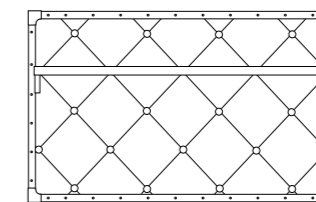

B1

Profili in ottone. Angolari cromati
Borchie cromate. Bacchetta in ottone
Brass profiles. Chrome-plated corner elements
Chrome-plated studs. Brass utensil rack

B2

Profili cromati. Angolari in ottone
Borchie in ottone. Bacchetta cromata
Chrome-plated profiles. Brass corner elements
Brass studs. Chrome-plated utensil rack

A1

Profili in ottone. Angolari in ottone
Borchie in ottone. Bacchetta in ottone
Brass profiles. Brass corner elements
Brass studs. Brass utensil rack

A2

Profili cromati. Angolari cromati
Borchie cromate. Bacchetta cromata
Chrome-plated profiles. Chrome-plated corner elements
Chrome-plated studs. Chrome-plated utensil rack

SUPER X - CON MENSOLA / WITH SHELF

Alzata con piastrelle inox diagonale borchiate e mensola portamestoli
Splashback with diagonally arranged studded stainless steel tiles and utensil shelf

L. 111 H. 66 P. 2 (+ 23,5 mensola - shelf)