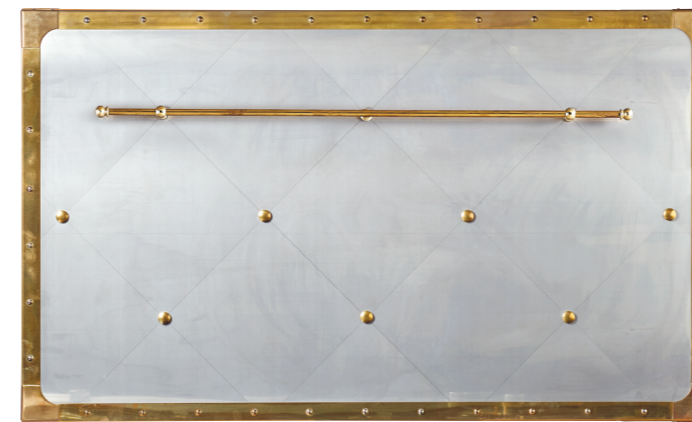

ALZATE RISER UPSTAND SPLASH BACK

LAB 40

Alzata
Splashback

L. 180 H. 60 P. 3

HERITAGE SUPER X

Alzata in acciaio inox con profili
Stainless steel splashback with profiles

L. 120 H. 20 P. 2

L. 180 H. 20 P. 2

SUPER X

Alzata con piastrelle inox diagonale borchiate e bacchetta portamestoli
Splashback with diagonally arranged studded stainless steel tiles and utensil rack

L. 111 H. 66 P. 2 (+ 5,5 bacchetta - utensil rack)

ABBINAMENTI FINITURE / FINISH OPTIONS:

A1

Profili in ottone. Angolari in ottone
Borchie in ottone. Bacchetta in ottone
Brass profiles. Brass corner elements
Brass studs. Brass utensil rack

A2

Profili cromati. Angolari cromati
Borchie cromate. Bacchetta cromata
Chrome-plated profiles. Chrome-plated corner elements
Chrome-plated studs. Chrome-plated utensil rack

B1

Profili in ottone. Angolari cromati
Borchie cromate. Bacchetta in ottone
Brass profiles. Chrome-plated corner elements
Chrome-plated studs. Brass utensil rack

B2

Profili cromati. Angolari in ottone
Borchie in ottone. Bacchetta cromata
Chrome-plated profiles. Brass corner elements
Brass studs. Chrome-plated utensil rack