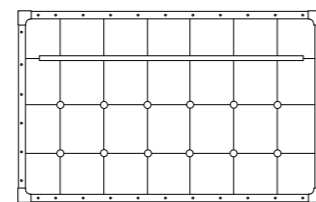

ABBINAMENTI FINITURE / FINISH OPTIONS:

A1

Profili in ottone. Angolari in ottone
Borchie in ottone. Bacchetta in ottone
Brass profiles. Brass corner elements
Brass studs. Brass utensil rack

A2

Profili cromati. Angolari cromati
Borchie cromate. Bacchetta cromata
Chrome-plated profiles. Chrome-plated corner elements
Chrome-plated studs. Chrome-plated utensil rack

B1

Profili in ottone. Angolari cromati
Borchie cromate. Bacchetta in ottone
Brass profiles. Chrome-plated corner elements
Chrome-plated studs. Brass utensil rack

B2

Profili cromati. Angolari in ottone
Borchie in ottone. Bacchetta cromata
Chrome-plated profiles. Brass corner elements
Brass studs. Chrome-plated utensil rack

X

Alzata con piastrelle bianche 15x15 diamantate borchiate e bacchetta portamestoli
Splashback, 15x15 tiles with diamond-shaped studs and utensil rack

L. 111 H. 66 P. 2 (+ 5,5 bacchetta - utensil rack)

ABBINAMENTI FINITURE / FINISH OPTIONS: