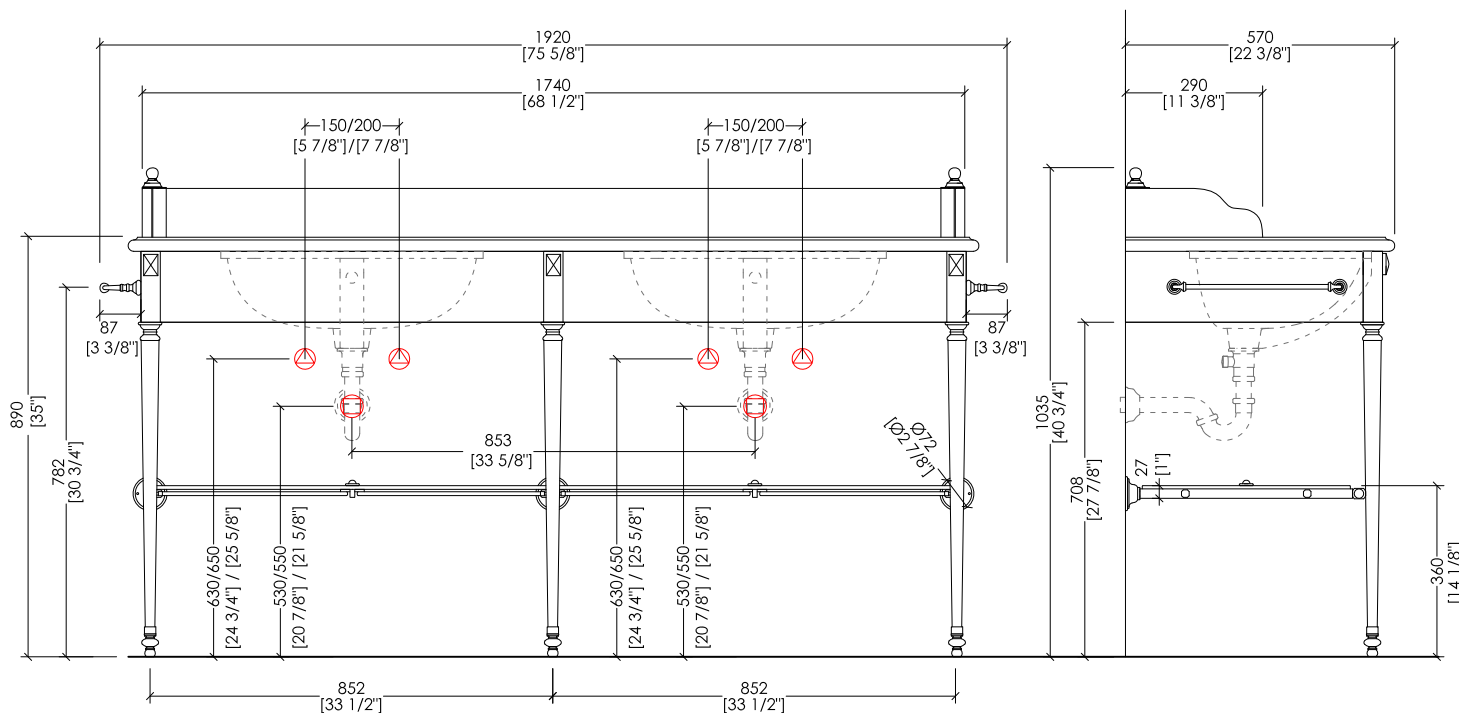

Devon&Devon

DOUBLE MADISON CONSOLE

design Paola Ciarmatori

PREDISPOSIZIONE PER ADDUZIONE ACQUA	POSITION FOR WATER INLET
PREDISPOSIZIONE PER SIFONE	POSITION FOR SIPHON

DEMADISONBCA180CR; DEMADISONBCA180OT; DEMADISONBCA180NK;
DEMADISONMNE180CR; DEMADISONMNE180OT; DEMADISONMNE180NK

► STRUTTURA:

MATERIALE: ottone
FINITURA: cromo, oro chiaro, oro rosa, antico rame, bronzo, nickel satinato, nickel lucido e nickel nero

► TOP:

MATERIALE: marmo
FINITURA: Bianco Carrara o Nero Marquina

► LAVABI VASCHE COMPATIBILI:

SWINDON, ASTORIA, BABYLON, ROSE, VICTORIAN, WESTMINSTER, WHITE 50, WHITE 56, WINDSOR

► DIMENSIONI IMBALLO STRUTTURA: mm 930x670x200H (x2)

► PESO TOTALE: 35 Kg

► STRUCTURE:

MATERIAL: brass
FINISH: chrome, light gold, rose gold, antique copper, bronze, satin nickel, polished nickel and black nickel

► TOP:

MATERIAL: marble
FINISH: White Carrara or Black Marquina

► WASHBASINS COMPATIBLE:

SWINDON, ASTORIA, BABYLON, ROSE, VICTORIAN, WESTMINSTER, WHITE 50, WHITE 56, WINDSOR

► STRUCTURE PACKAGING SIZE: inch 36 5/8"x 26 3/8"x 7 7/8"H (x2)

► TOTAL WEIGHT: 77 Lbs

N.B. Tutte le misure sono in millimetri/pollici. Questo disegno è di proprietà Devon&Devon. Non può essere riprodotto o trasmesso a terzi senza autorizzazione.

N.B. All measurements are in millimetres/inch. This drawing is property of Devon&Devon. It may not be reproduced or transmitted to third parties without authorization.