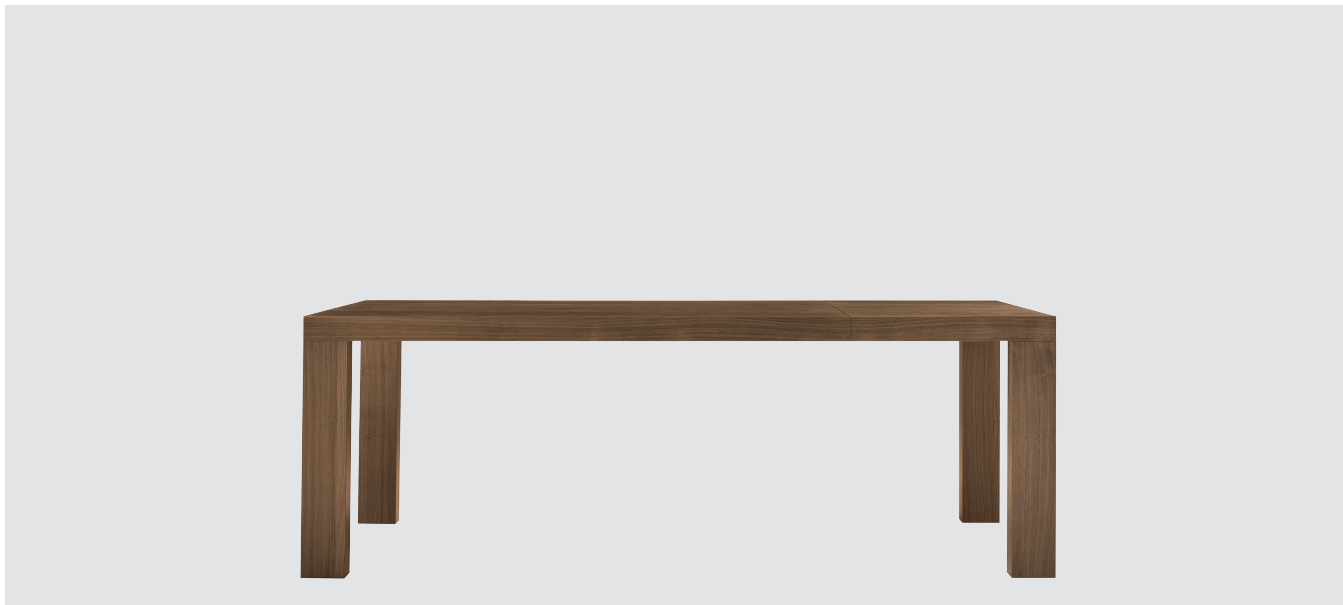

# Tranoi / CrJ

Complementi/ Complements

2005

Tavolo rettangolare allungabile, piano in legno e gambe in massello. Finiture: noce canaletto, rovere therm, laccato lucido bianco.

Extending rectangular table with wooden top and solid wood legs. Finishes: walnut, therm oak, bianco glossy lacquer.