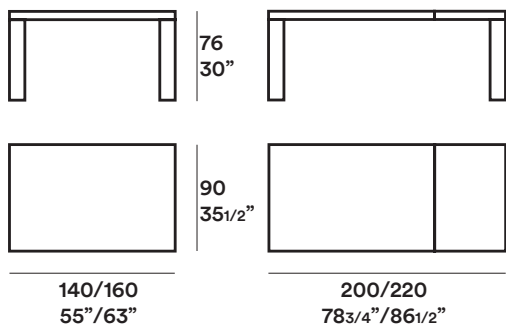

# Tranoi / CrJ

Complementi/ Complements

2005

Tavolo rettangolare allungabile, piano in legno e gambe in massello. Finiture: noce canaletto, rovere therm, laccato lucido bianco.

Extending rectangular table with wooden top and solid wood legs. Finishes: walnut, therm oak, bianco glossy lacquer.

## Dimensioni / Dimensions