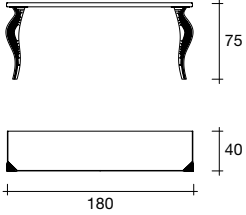

## Louis

modello registrato  
registered model

DESIGN  
MARZIA E LEO DAINELLI

portata sul top: 50 kg  
load capacity on the top: 50 kg

Consolle composta da due  
gambe in vetro extralight  
fuso, finitura "Rosa Veblén"  
trasparente. Piano in legno  
laccato nero lucido.

Console consisting  
of two legs in extralight  
fused glass, transparent  
"Rosa Veblén" finish.  
Top in black gloss  
lacquered wood.

dimensioni L, P, H  
dimensions L, W, H  
(cm)

COD./CODE

L

P/W

H

peso netto  
net weight  
(kg)

peso lordo  
gross weight  
(kg)

volume imballo  
package volume  
(m<sup>3</sup>)

Consolle.  
Console.

**LUC/18**

180

40

75

46