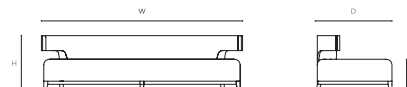

S-23-B	SPECIFICATIONS							PACKAGING			
	W	D	H	HS	FABRIC	LEATHER	WEIGHT				
cm	250	97	70	40	m.l.	8	mq	16	kg	-	
inch	98,4	38,2	27,6	15,7	yd	8,7	sqf	172,2	mc	-