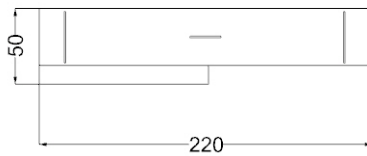

# BIG BEN BUFFET

DISEGNO RICCARDO LUCATELLO

mc kg

Buffet con struttura in legno a 2 ante scorrevoli. Rivestimento esterno in vetro verniciato o acidato verniciato, colori di serie. Piedini in metallo finitura satinata ottone (104M) o titanium (101M). 1 anta in vetro Mesh con ingranaggi a vista in finitura ottone e titanium.

*Sideboard with wooden structure and 2 sliding doors: External cover in lacquered or etched lacquered glass, standard colours. Metal legs in satin finish brass (104M) or titanium (101M). 1 door in Mesh glass with metal gears in mixed brass and titanium finishing.*

MISURE STANDARD/STANDARD SIZE/STANDARDGRÖSSEN/MESURES STANDARDS

220 x 50 x 84 h