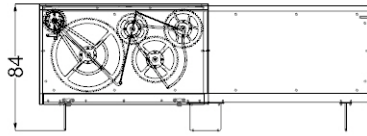

# BIG BEN BUFFET

DISEGNO RICCARDO LUCATELLO

mc kg

Buffet con struttura in legno a 2 ante scorrevoli. Rivestimento esterno in vetro verniciato o acidato verniciato, colori di serie. Piedini in metallo finitura satinata ottone (104M) o titanium (101M). 1 anta in vetro Mesh con ingranaggi a vista in finitura ottone e titanium.

*Sideboard with wooden structure and 2 sliding doors: External cover in lacquered or etched lacquered glass, standard colours. Metal legs in satin finish brass (104M) or titanium (101M). 1 door in Mesh glass with metal gears in mixed brass and titanium finishing.*

MISURE STANDARD/STANDARD SIZE/STANDARDGRÖSSEN/MESURES STANDARDS

220 x 50 x 84 h