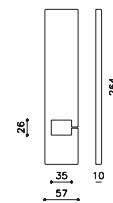

Dora Giotto Stoppino

ottone/brass

CR Cromo lucido / Bright chrome

CO Cromo satinato / Satin chrome

ZL SuperOro lucido / SuperGold bright

V107