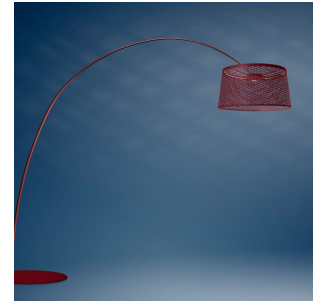

## DESCRIPTION

A lamp-icon in its outdoor version. Based on the image of a fishing rod as it curves, Twiggy Grid embodies its flexibility, clarity and strength, gathering them into an object with a vivid personality.

### ACCESSORIES

Twiggy Grid

Twiggy Grid, outdoor  
family

FOSCARINI

Twiggy Grid

Twiggy

Twice as Twiggy Grid

Twice as Twiggy Grid